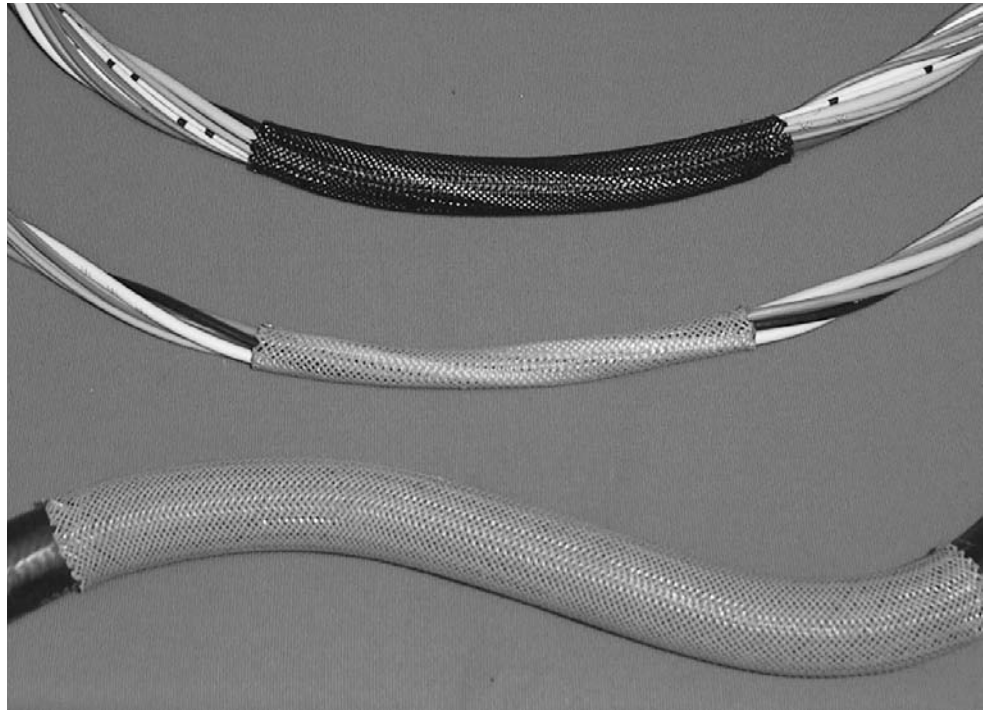

**Versaflex**

**Expandable, Braided,  
Polyester Sleeving**

**Product Facts**

- Excellent abrasion and cut-through resistance
- Lightweight
- Flexible (even at low temperatures)
- Fungus proof
- Not affected by most chemical and solvents, non-hygroscopic
- Versaflex-FR sleeving meets UL VW-1 and is self-extinguishing
- Wide range of sizes available
- RoHS compliant

**Applications**

Versaflex sleeving is suited for the mechanical protection of wire harnesses, hoses, and all other applications where exceptional flexibility combined with superior abrasion/cut resistance is required. It also serves as an economical

means for wire bundling that will not trap heat or moisture; expanding easily to fit over irregular shapes, then contracting to conform and grip. To prevent fraying, these products should be cut to length using a hot knife.

**Ordering Information**

Color	Standard	Versaflex (metric) : Black (-0) Grey (-8) Versaflex (imperial) : Black (-0) Versaflex-FR : Black with a white X tracer (-09)
Standard packaging	On spools.	
Ordering description	Specify product name, size and color (for example, VERSAFLEX-FR-1/4-09-SP)	