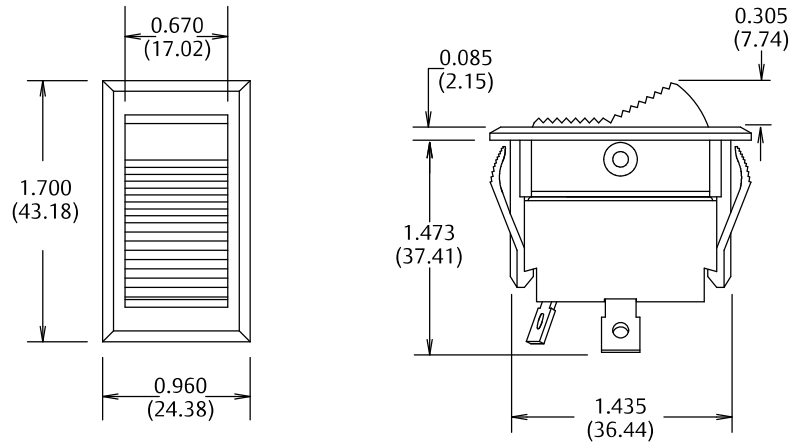

Panel Thickness

.040 (1.02) – .187 (4.75)

Construction

- .250 x .032 spade terminals
- .187 spade terminals, screw terminals, solder terminals and 16-gauge wire leads are also available. Consult factory for other circuits, colors or custom designs.

Curved Cap Version

Approximate dimensions in inches and (millimeters).

Serrated Cap Version

0871 and 0881 Snap-Cap Style Rocker Switches Black Bezel, without Snap-On Colored Caps*

Circuit Arrangement			Lights	SINGLE POLE		DOUBLE POLE	
A	B	C		Poles	Cat. No.	Poles	Cat. No.
on	—	off	1	SPST	0871-1601	DPST	0881-1601
on	off	on	2	SPDT	0871-2602	DPDT	0881-2602
on	—	on	2	SPDT	0871-2603	DPDT	0881-2603
(on)	—	off	1	SPST	0871-1604	DPST	0881-1604
(on)	off	(on)	2	SPDT	0871-2605	DPDT	0881-2605
(on)	off	on	2	SPDT	0871-2606	DPDT	0881-2606
on	—	(off)	1	SPST	0871-1607	DPST	0881-1607
(on)	—	on	2	SPDT	0871-2608	DPDT	0881-2608