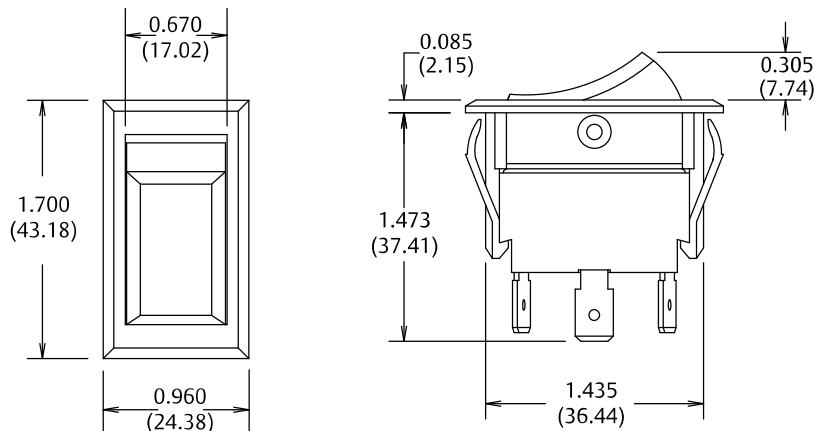

Panel Thickness

.040 (1.02) – .187 (4.75)

Construction

- .250 x .032 spade terminals
- .187 spade terminals, screw terminals, solder terminals and 16-gauge wire leads are also available. Consult factory for other circuits, colors or custom designs.

Curved Cap Version

Approximate dimensions in inches and (millimeters).

Serrated Cap Version

0871 and 0881 Snap-Cap Style Rocker Switches Black Bezel, without Snap-On Colored Caps*

Circuit Arrangement			Lights	SINGLE POLE		DOUBLE POLE	
A	B	C		Poles	Cat. No.	Poles	Cat. No.
on	—	off	1	SPST	0871-1601	DPST	0881-1601
on	off	on	2	SPDT	0871-2602	DPDT	0881-2602
on	—	on	2	SPDT	0871-2603	DPDT	0881-2603
(on)	—	off	1	SPST	0871-1604	DPST	0881-1604
(on)	off	(on)	2	SPDT	0871-2605	DPDT	0881-2605
(on)	off	on	2	SPDT	0871-2606	DPDT	0881-2606
on	—	(off)	1	SPST	0871-1607	DPST	0881-1607
(on)	—	on	2	SPDT	0871-2608	DPDT	0881-2608