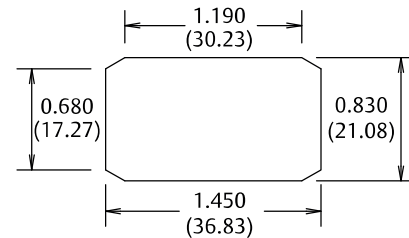

McGILL 0871, 0881 Series

Snap-Cap Style Rocker Switches

The McGill 0871, 0881 series feature interchangeable rocker caps for applications where a variety of rocker combinations are required. Available with a variety of circuits, terminations and lamp configurations, the 0871 or 0881 series offer the added flexibility of snap-on colored caps in curved, half-serrated or full-serrated configurations.

Specifications

- UL recognized, CSA certified
 - 15A, 277VAC
 - 3/4 HP, 125-277VAC
- VDE approval available
- 125V and 250VAC neon lamps available
- 14V and 28VDC incandescent lamps available

Panel Opening

Panel Thickness

.040 (1.02) – .187 (4.75)

Construction

- .250 x .032 spade terminals
- .187 spade terminals, screw terminals, solder terminals and 16-gauge wire leads are also available. Consult factory for other circuits, colors or custom designs.

Curved Cap Version

Approximate dimensions in inches and (millimeters).

Serrated Cap Version

0871 and 0881 Snap-Cap Style Rocker Switches Black Bezel, without Snap-On Colored Caps*

Circuit Arrangement			Lights	SINGLE POLE		DOUBLE POLE	
A	B	C		Poles	Cat. No.	Poles	Cat. No.
on	—	off	1	SPST	0871-1601	DPST	0881-1601
on	off	on	2	SPDT	0871-2602	DPDT	0881-2602
on	—	on	2	SPDT	0871-2603	DPDT	0881-2603
(on)	—	off	1	SPST	0871-1604	DPST	0881-1604
(on)	off	(on)	2	SPDT	0871-2605	DPDT	0881-2605
(on)	off	on	2	SPDT	0871-2606	DPDT	0881-2606
on	—	(off)	1	SPST	0871-1607	DPST	0881-1607
(on)	—	on	2	SPDT	0871-2608	DPDT	0881-2608