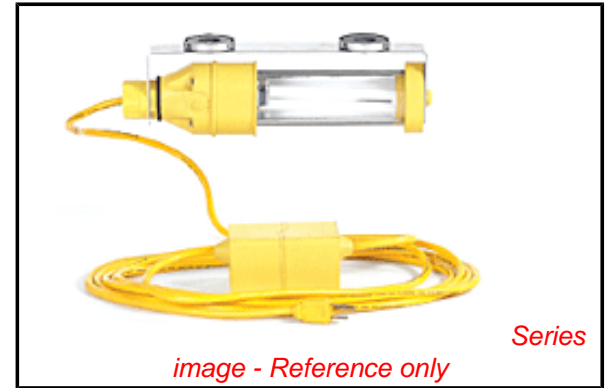

PLEASE CHECK WWW.MOLEX.COM FOR LATEST PART INFORMATION

Part Number: [130108-0141](#)
Status: **Active**
Overview: [Wide-Area Lighting Products](#)
Description: Super-Safeway™ 27W Fluorescent Machine Light Screw Mount with 18/3 SJTOOW, Overall Cord Length 5.49m (18.0')

Documents:

[RoHS Certificate of Compliance (PDF)](#)

[Product Literature (PDF)](#)

Agency Certification

CSA LR85374
UL E174254

General

Product Family Portable Lighting
Series [130108](#)
NEMA Configuration NEMA 5-15
Outlet None
Overview [Wide-Area Lighting Products](#)
Product Literature Order No 987650-8054
Product Name Super-Safeway™
Type Wide Area Lamps
UPC 78678861308
Woodhead Yes

Physical

Cord Length - Primary 7.62m (25.0')
Cord Length - Secondary N/A
Depth 76.20mm (3.000")
Duty Industrial
Guard Included No
Guard Type N/A
Height 57.15mm (2.250")
Length 552.45mm (21.750")
Material - Globe Clear Polycarbonate
Material - Guard Nitrile Rubber 80 Shore A
Mounting Style Screw-Bracket
Packaging Type Carton
Socket Construction N/A

Electrical

Bulb Type Fluorescent
Cord Type - Primary 18/3 SJTOOW
Lamp Type PL-L 27/41
Lamp Wattage - Maximum 27W
Lumens 2000
On/Off Switch Yes
Voltage (Fixture) - Maximum 120VAC 60 HZ

Material Info

Old Part Number 1093-3M

EU RoHS

**ELV and RoHS
Compliant**
**REACH SVHC
Not Reviewed**
**Low-Halogen Status
Not Reviewed**

China RoHS

**Need more information on product
environmental compliance?**

Email productcompliance@molex.com
For a multiple part number RoHS Certificate of
Compliance, [click here](#)

Please visit the [Contact Us](#) section for any
non-product compliance questions.

Search Parts in this Series

130108Series