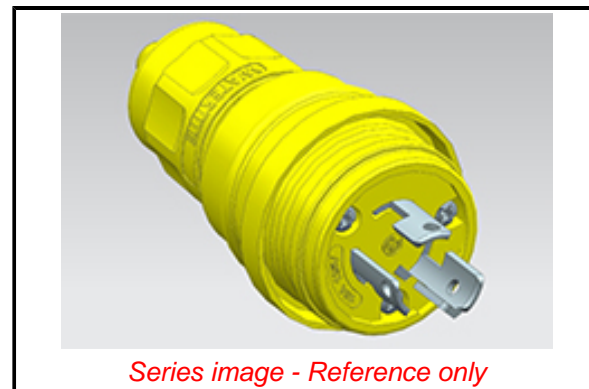

PLEASE CHECK WWW.MOLEX.COM FOR LATEST PART INFORMATION

Part Number: [1301460082](#)
Status: **Active**
Overview: [Watertite Wet-Location Wiring Solutions](#)
Description: Watertite Extreme Plug with Locking Blade, 2 Pole/3 Wire, NEMA L5-15, 125V, Cord Grip Body Size F2, Silicone Husk

Documents:

[Drawing (PDF)](#) [Product Literature (PDF)](#)
[RoHS Certificate of Compliance (PDF)](#)

Agency Certification

CSA LR6837
UL E10176

General

Product Family [Wiring Devices](#)
Series [130146](#)
Exclude SD Check Yes
IP Rating IP69K
NEMA Configuration NEMA L5-15
Overview [Watertite Wet-Location Wiring Solutions](#)
Product Literature Order No 987651-9322
Product Name Watertite Extreme
Receptacle Type N/A
Specialty N/A
Type Plug
UPC 78678871202

Physical

Cord Grip Body Size F2 1/2"
Flange No
Flip Lid No
Gender Male
Length N/A
Locking Blade Yes
Net Weight 126.552/g
Poles 2-pole/3-wire

Electrical

Cord Type N/A
Current - Maximum per Contact 15.0A
GFCI No
Lighted Connector No
Voltage - Maximum 125V

Material Info

Engineering Number 24W47

EU ELV

Not Relevant

EU RoHS

Not Reviewed

REACH SVHC

Not Reviewed

Halogen-Free

Status

Not Reviewed

For more information, please visit [Contact US](#)

China ROHS

ELV

RoHS Phthalates

China RoHS

Green Image

Not Relevant

Not Reviewed

Search Parts in this Series

[130146 Series](#)