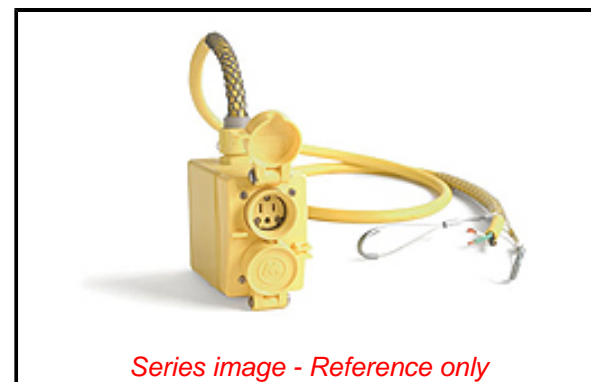

PLEASE CHECK WWW.MOLEX.COM FOR LATEST PART INFORMATION

Part Number: [1301380095](#)

Status: **Active**

Overview: [Watertite Wet-Location Wiring Solutions](#)

Description: Watertite Outlet Pendant Box, GFCI, (1) NEMA L5-20 Single Receptacle with Flip Lid, 4.57m (15.0') Cord Length, 12/3 SOOW Cord, Double Eye Wire Mesh Cord Grip

Documents:

[RoHS Certificate of Compliance (PDF)](#)

[Product Literature (PDF)](#)

General

Product Family	Power Distribution
Series	130138
Enclosure Rating	NEMA 4
Exclude SD Check	Yes
GFCI Reset	Manual
Mounting Style	Portable
Open Neutral Relay	No
Overview	Watertite Wet-Location Wiring Solutions
Product Literature Order No	987650-7737
Product Name	Watertite
Receptacle Type	Single
Type	Single Outlet Box
UPC	78678810126

Physical

Cord Diameter	15.24mm (.600")
Cord Grip Body Size	F3 3/4"
Cord Length	4.57m (15.0')
Feed-Thru	No
Flip Lid	Yes
Material - Housing	Rubber
Number of Receptacles	1
Packaging Type	Carton

Electrical

Cord Type	12/3 SOOW
Current - Maximum per Contact	20.0A
GFCI	Yes
Ground Continuity Monitor	No
NEMA Configuration	NEMA L5-20
Voltage - Maximum	125V

Material Info

Engineering Number	77W47M123GF

Series image - Reference only

EU ELV

Not Relevant

EU RoHS

Not Relevant

REACH SVHC

Not Reviewed

Halogen-Free

Status

Not Reviewed

For more information, please visit [Contact US](#)

China ROHS

Not Relevant

ELV

Not Relevant

RoHS Phthalates

Not Reviewed

Search Parts in this Series

[130138](#) Series