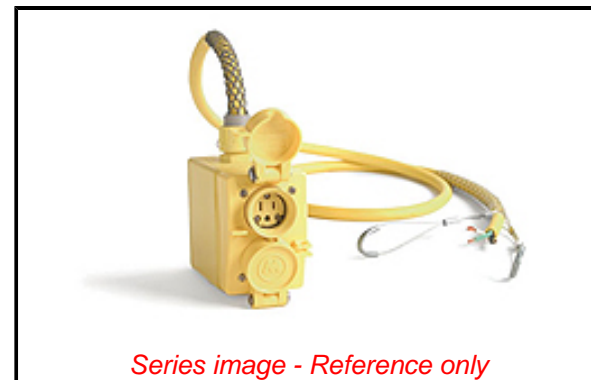

PLEASE CHECK WWW.MOLEX.COM FOR LATEST PART INFORMATION

Part Number: [1301380087](#)
Status: **Active**
Overview: [Watertite Wet-Location Wiring Solutions](#)
Description: Watertite Multiple Outlet Pendant Box, (2) NEMA 5-15 Duplex with Flip Lids, 4.57m (15.0') Cord Length, 12/3 SOOW Cord, Double Eye Wire Mesh Support Grip

Documents:

[RoHS Certificate of Compliance (PDF)](#)

[Product Literature (PDF)](#)

General

Product Family	Power Distribution
Series	130138
Enclosure Rating	NEMA 4
Exclude SD Check	Yes
GFCI Reset	N/A
Mounting Style	Portable
Open Neutral Relay	N/A
Overview	Watertite Wet-Location Wiring Solutions
Product Literature Order No	987650-7737
Product Name	Watertite
Receptacle Type	Duplex
Type	Multiple Outlet Box
UPC	78678881389

Physical

Cord Diameter	13.59mm (.535")
Cord Grip Body Size	F3 3/4"
Cord Length	4.57m (15.0')
Feed-Thru	No
Flip Lid	Yes
Material - Housing	Rubber
Number of Receptacles	2
Packaging Type	Carton

Electrical

Cord Type	14/3 SOOW
Current - Maximum per Contact	15.0A
GFCI	No
Ground Continuity Monitor	No
NEMA Configuration	NEMA 5-15
Voltage - Maximum	N/A

Material Info

Engineering Number	70W47M143

Series image - Reference only

EU ELV

Not Relevant

EU RoHS

Not Relevant

REACH SVHC

Not Reviewed

Halogen-Free

Status

Not Reviewed

For more information, please visit [Contact US](#)

China ROHS

Not Relevant

ELV

Not Relevant

RoHS Phthalates

Not Reviewed

Search Parts in this Series

[130138](#) Series