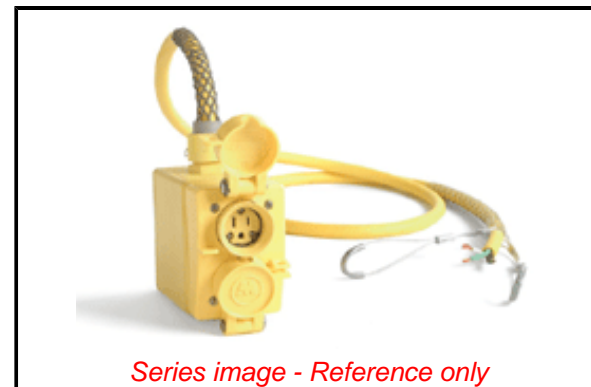

PLEASE CHECK WWW.MOLEX.COM FOR LATEST PART INFORMATION

Part Number: [1301380086](#)
Status: **Active**
Overview: [Watertite Wet-Location Wiring Solutions](#)
Description: Watertite Multiple Outlet Pendant Box, GFCI, (1) NEMA 5-15 Duplex with Flip Lids, 1.83m (6.0') Cord Length, 12/3 SOOW Cord, Double Eye Wire Mesh Support Grip

Documents:

[RoHS Certificate of Compliance (PDF)](#)

[Product Literature (PDF)](#)

General

Product Family	Power Distribution
Series	130138
Enclosure Rating	NEMA 4
Exclude SD Check	Yes
GFCI Reset	Manual
Mounting Style	Portable
Open Neutral Relay	No
Overview	Watertite Wet-Location Wiring Solutions
Product Literature Order No	987650-7737
Product Name	Watertite
Receptacle Type	Duplex
Type	Multiple Outlet Box
UPC	78678823268

Physical

Cord Diameter	13.59mm (.535")
Cord Grip Body Size	F3 3/4"
Cord Length	1.83m (6.0')
Feed-Thru	No
Flip Lid	Yes
Material - Housing	Rubber
Number of Receptacles	1
Packaging Type	Carton

Electrical

Cord Type	14/3 SOOW
Current - Maximum per Contact	15.0A
GFCI	Yes
Ground Continuity Monitor	No
NEMA Configuration	NEMA 5-15
Voltage - Maximum	120V

Material Info

Engineering Number	70W47L143GF

EU ELV

Not Relevant

EU RoHS

Not Relevant

REACH SVHC

Not Reviewed

Halogen-Free

Status

Not Reviewed

For more information, please visit [Contact US](#)

China ROHS

Not Relevant

ELV

Not Relevant

RoHS Phthalates

Not Reviewed

Search Parts in this Series

[130138 Series](#)