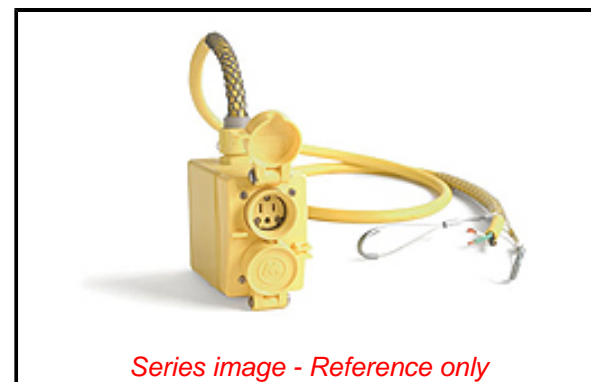

PLEASE CHECK WWW.MOLEX.COM FOR LATEST PART INFORMATION

Part Number: [1301380081](#)

Status: **Active**

Overview: [Watertite Wet-Location Wiring Solutions](#)

Description: Watertite Multiple Outlet Pendant Box, (2) NEMA 5-20 Duplex with Flip Lids, 4.57m (15.0') Cord Length, 12/3 SOOW Cord, Double Eye Wire Mesh Support Grip

Documents:

[RoHS Certificate of Compliance (PDF)](#)

[Product Literature (PDF)](#)

General

Product Family	Power Distribution
Series	130138
Enclosure Rating	NEMA 4
Exclude SD Check	Yes
GFCI Reset	N/A
Mounting Style	Portable
Open Neutral Relay	N/A
Overview	Watertite Wet-Location Wiring Solutions
Product Literature Order No	987650-7737
Product Name	Watertite
Receptacle Type	Duplex
Type	Multiple Outlet Box
UPC	78678840982

Physical

Cord Diameter	15.24mm (.600")
Cord Grip Body Size	F3 3/4"
Cord Length	4.57m (15.0')
Feed-Thru	No
Flip Lid	Yes
Material - Housing	Rubber
Number of Receptacles	2
Packaging Type	Carton

Electrical

Cord Type	12/3 SOOW
Current - Maximum per Contact	20.0A
GFCI	No
Ground Continuity Monitor	No
NEMA Configuration	NEMA 5-20
Voltage - Maximum	N/A

Material Info

Engineering Number	70W33M123

Series image - Reference only

EU ELV

Not Relevant

EU RoHS

Not Relevant

REACH SVHC

Not Reviewed

Halogen-Free

Status

Not Reviewed

For more information, please visit [Contact US](#)

China ROHS

Not Relevant

ELV

Not Relevant

RoHS Phthalates

Not Reviewed

Search Parts in this Series

[130138](#) Series