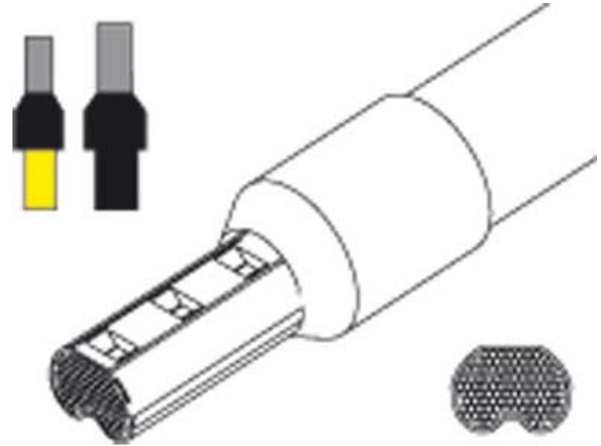

Data sheet

**Pressing tool
PZ 50**

Weidmüller Interface GmbH & Co. KG
Klingenbergstraße 26
D-32758 Detmold
Germany
Fon: +49 5231 14-0
Fax: +49 5231 14-292083
www.weidmueller.com

Drawings