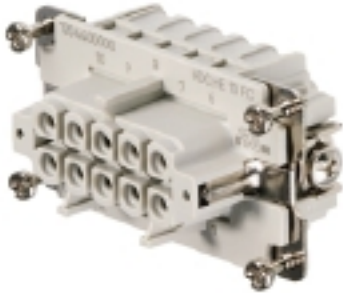

HDC insert HDC HE 10 FC

Weidmüller Interface GmbH & Co. KG
 Klingenbergstraße 16
 D-32758 Detmold
 Germany
 Fon: +49 5231 14-0
 Fax: +49 5231 14-292083
 www.weidmueller.com

For the crimp connection, the wire connection level is designed as a crimp contact. The established crimp connection has been used as a standard for decades. Crimp contacts are not delivered with the inserts.

Number of poles: **10**

Rated current: **16 A**

Rated voltage: **500 V**

Nominal voltage acc. to UL/CSA: **600 V AC/DC**

Crimp connection

General ordering data

| | |
|------------|--|
| Type | HDC HE 10 FC |
| Order No. | 1204400000 |
| Version | HDC insert, Female, 500 V, 16 A, No. of poles: 10, Crimp connection, Size: 4 |
| GTIN (EAN) | 4008190062699 |
| Qty. | 1 pc(s). |

General data

| | | | |
|--------------------------------------|-------------------|------------------------------|---|
| Conductor cross-section | 4 mm ² | Insulating material | PC glass-fibre reinforced (UL-listed and railway-certified) |
| Insulating material group | IIIa | Insulation resistance | 10 ¹⁰ Ω |
| Material | Copper alloy | No. of poles | 10 |
| Plugging cycles, gold | ≥ 500 | Plugging cycles, silver | ≥ 500 |
| Pollution severity | 3 | Rated current (DIN EN 61984) | 16 A |
| Rated impulse voltage (DIN EN 61984) | 6 kV | Rated voltage (DIN EN 61984) | 500 V |
| Rated voltage according to UL/CSA | 600 V AC/DC | Series | HE |
| Size | 4 | Surface finish | Silver passivated, gold |
| Type | Female | UL 94 flammability rating | V-0 |
| Volume resistance | ≤ 2mΩ | | |