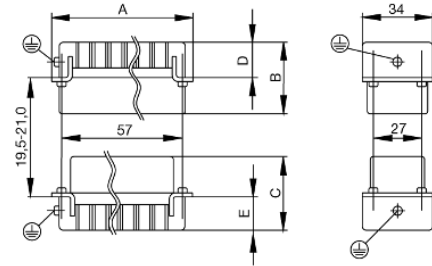

Data sheet

**HDC insert
HDC HE 10 FC**

Weidmüller Interface GmbH & Co. KG
Klingenbergstraße 16
D-32758 Detmold
Germany
Fon: +49 5231 14-0
Fax: +49 5231 14-292083
www.weidmueller.com

Drawings