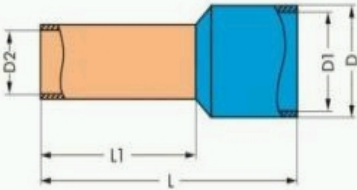

Item no.: 216-207
 Product description: SCREWLESS END STOP SLEEVE FOR 4 MM² / AWG 12
 INSULATED ELECTROLYTIC COPPER

Packing unit 1000 pieces

Strip length to	12 mm
Product group	2 (Terminal Block Accessories)
L	16.8 mm
L1	9.5 mm
D	5.4 mm
D1	4.8 mm
D2	2.9 mm
Weight	0.27 g
Color	gray
Customs Tariff No.	85369010
Country of Origin	Deutschland