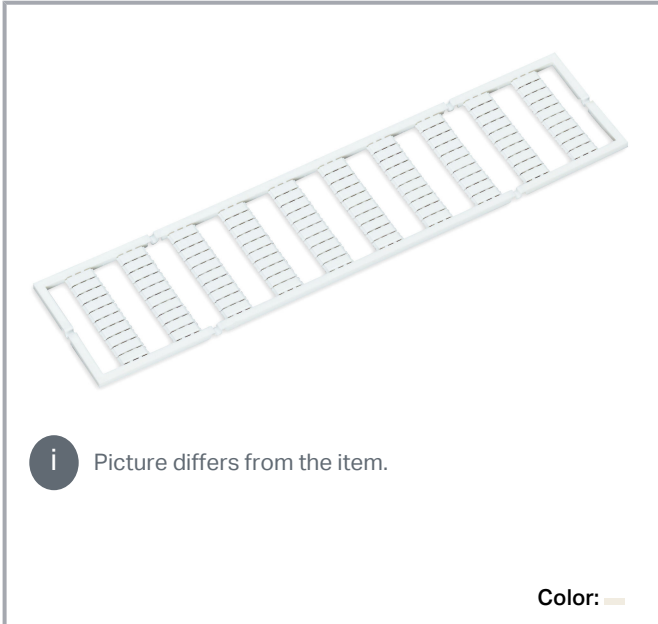

## Data sheet | Item number: 793-4508

WMB marking card; as card; MARKED; 101 ... 150 (2x); stretchable 4 - 4.2 mm; Horizontal marking; snap-on type; white

[www.wago.com/793-4508](http://www.wago.com/793-4508)