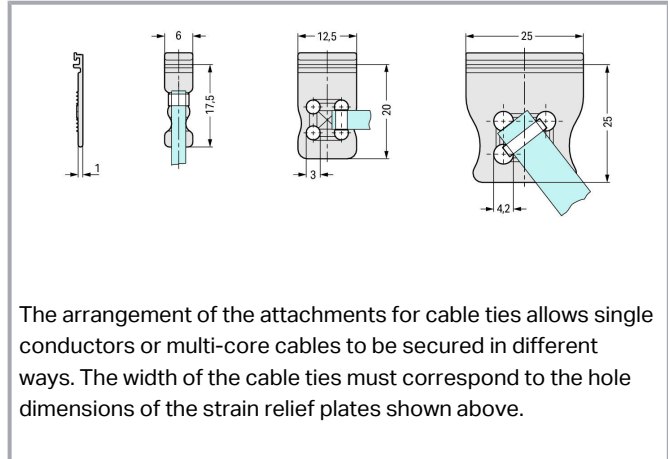

Color: —

Data

Physical data

Width 12.5 mm / 0.492 inch

Mechanical data

Suitable for standard male and female connectors

Material data

Color light gray
Fire load 0.008 MJ
Weight 0.3 g

Strain relief plates for factory or in-the-field assembly

Application

Strain relief plate, for factory assembly

1-conductor female connector, 2.5 mm pin spacing, light gray,

12-pole, with strain relief plate