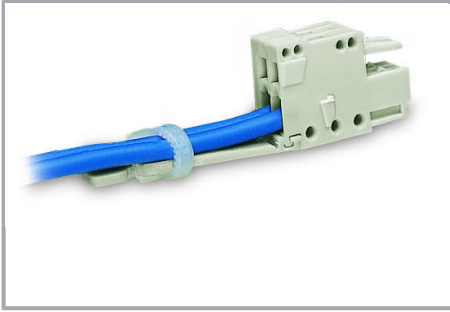

Strain relief plates for factory or in-the-field assembly

Application

Strain relief plate, for factory assembly

1-conductor female connector, 2.5 mm pin spacing, light gray,

12-pole, with strain relief plate

733-112/034-000

Application

Subject to changes. Please also observe the further product documentation!

Strain relief plate, for factory assembly

1-conductor female connector, 2.5 mm pin spacing, light gray,