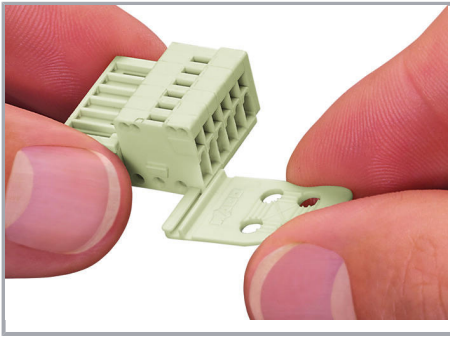

Compliance Search

Environmental Product Compliance 734-128 Strain relief plate; 12.5 mm wide; light gray	URL	Download
---	-----	----------

Installation Notes

Installation

Subject to changes. Please also observe the further product documentation!

Strain relief plates for factory or in-the-field assembly

Application

Strain relief plate, for factory assembly

1-conductor female connector, 2.5 mm pin spacing, light gray,

12-pole, with strain relief plate