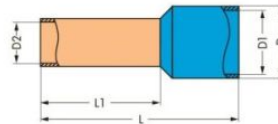

Item no.: 216-203
Product description: SCREWLESS END STOP SLEEVE FOR 1 MM² / AWG 18
INSULATED ELECTROLYTIC COPPER

Produkt kann von Bild abweichen / product may differ

Packing unit 1000 pieces

Strip length to	10 mm
Product group	2 (Terminal Block Accessories)
L	14 mm
L1	8 mm
D	3.6 mm
D1	3 mm
D2	1.5 mm
Weight	0.107 g
Color	red
Customs Tariff No.	85369010
Country of Origin	Deutschland