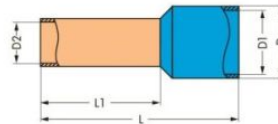

---

Item no.: 216-202  
Product description: SCREWLESS END STOP SLEEVE FOR 0.75 MM<sup>2</sup> / AWG 20  
INSULATED ELECTROLYTIC COPPER

---

Produkt kann von Bild abweichen / product may differ

Packing unit 1000 pieces

RoHS compliant

Strip length to	10 mm
Product group	2 (Terminal Block Accessories)
L	14 mm
L1	8 mm
D	3.3 mm
D1	2.8 mm
D2	1.3 mm
Weight	0.093 g
Color	gray
Customs Tariff No.	85369010
Country of Origin	Deutschland