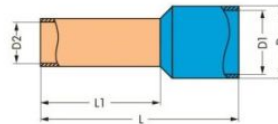

Item no.: 216-201
Product description: Ferrules sleeve for 0.5 mm² / awg 22 insulated electrolytic copper

Produkt kann von Bild abweichen / product may differ

Packing unit 1000 pieces

Strip length to	9.5 mm
Product group	2 (Terminal Block Accessories)
L	13.5 mm
L1	8 mm
D	3 mm
D1	2.5 mm
D2	1.1 mm
Weight	0.081 g
Color	white
Customs Tariff No.	85369010
Country of Origin	Deutschland