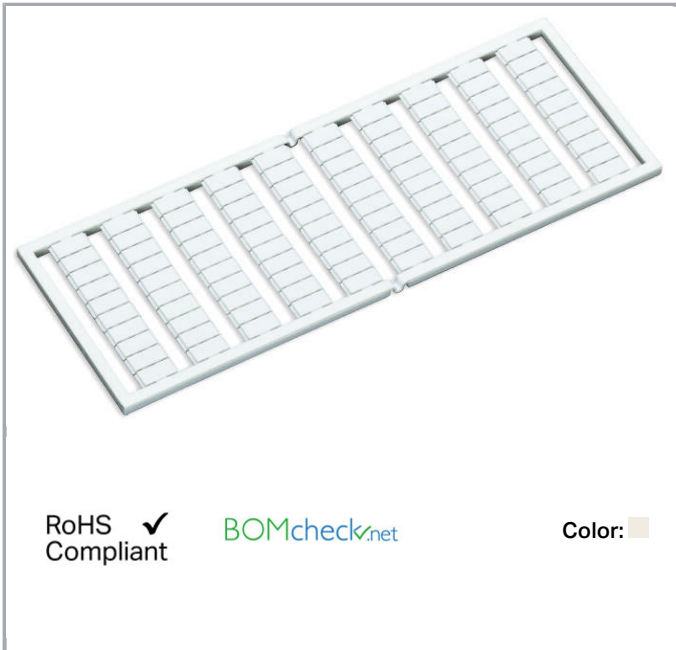

Data sheet | Item number: 209-605

WSB marking card; as card; MARKED; 31 ... 40 (10x); not stretchable; Vertical marking; snap-on type; white

www.wago.com/209-605

Data

Technical Data

| | |
|-------------------------------|------------------------------------|
| Marking | 31 ... 40 |
| Marking (number) | 10 |
| Marking direction | Vertical marking |
| Marking color | black |
| Marking type | Numbers |
| Representation of the imprint | consecutive numbers per strip |
| Pre-assembly | 10 strips with 10 markers per card |