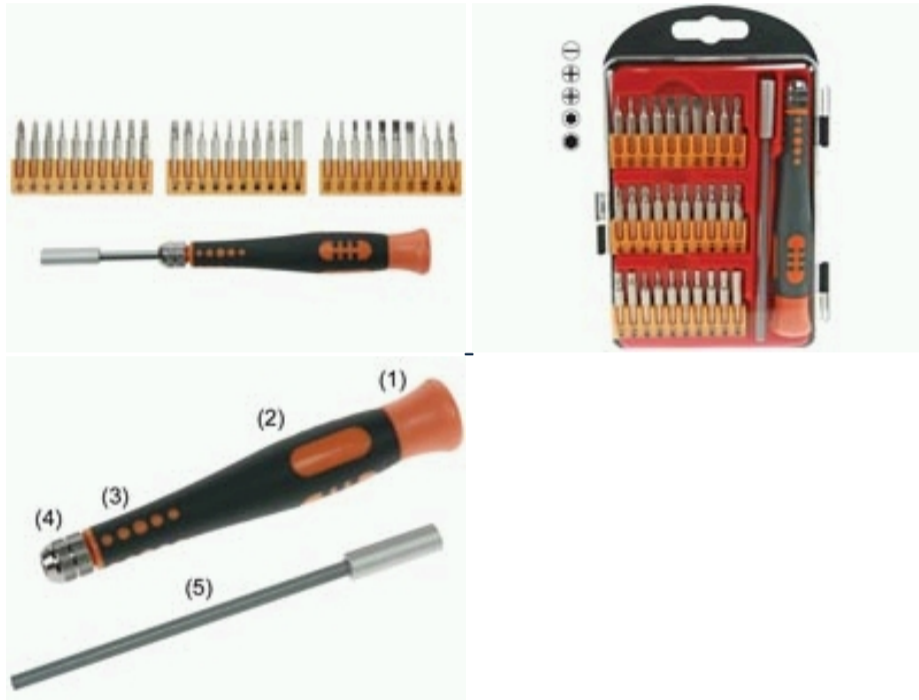

[ROHS Info](#)[HIGH - Q TOOLS & DMM'S](#) > [TOOL SETS](#) >

PRECISION SCREWDRIVER SET - 32 pcs

Order Code: VTSCRSET10

Features

- ? special handle with swivel cap
- ? figure:
 - ? (1) rotating head: to facilitate support and rotation control
 - ? (2) soft grip handle: ergonomic handle for flexible grip position and torque
 - ? (3) groove: for better grip and faster rotation
 - ? (4) fastener: to ensure locking bits
 - ? (5) blade: consists of a HQ chromesteel alloy, heat-treated

Specifications

- ? contains:
 - ? 1 x handle: 4 29/64" x 25/32"
 - ? 1 x blade: 4 17/32" x 9/32"
 - ? 30 bits (1"):
 - ? flat (mm): 1, 1.5, 2, 2.5, 3, 3.5, 4
 - ? PH (mm): PH000, PH00, PH0, PH1
 - ? PZ (mm): PZ0, PZ1
 - ? star (mm): T4, T5, T6, T7, T8, T9, T10, T15, T20
 - ? hex (mm): 0.7, 0.9, 1.3, 1.5, 2.0, 2.5, 3.0, 4.0
- ? weight: 4.23 oz