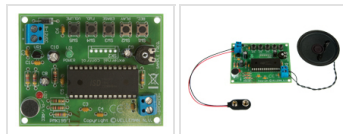

## VOICE RECORDING/PLAYBACK MODULE

**MK195**

Popular item

Support

[Downloads \(3\)](#)

[Support](#)

### Features

- recording time between 30 and 90 s (adjust the sample rate)
- on-board microphone
- speaker Ø 57 mm included
- using the speed adjustment, a "funny voice" can be created
- external open-collector trigger inputs for recording, playback, delete, next, and volume