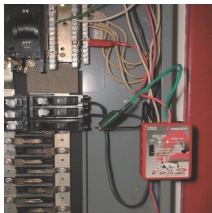

3399

BREAKER SNIFF-IT

Circuit Breaker Locator

- Locate and identify breakers without removing power
- Safely, identify and label breaker locations within any electrical panel

9650

3018

MODEL 310

Analog Hand Sized VOM