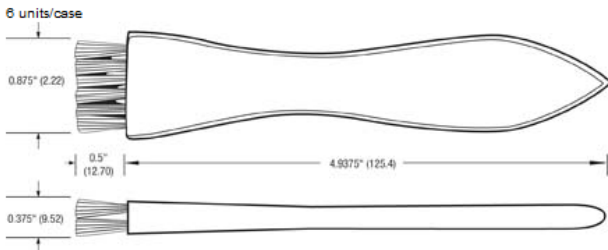

## Product Dimensions

2020-1 Brush 1 3/8" x 1/4" Horse Hair

**2021-1 Brush 1 3/8" x 1/4" Hog Hair**

**2022-1 Brush 2 1/8" x 7/8" Hog Hair**

**2025-1 Brush 1 3/8" x 1/4 Soft Brass**

**2027-1 Brush 7/8" x 3/8" Hog Hair**