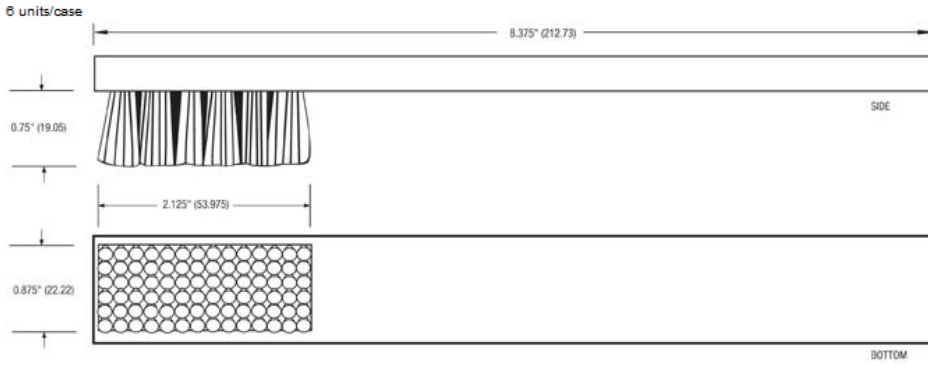

## Product Dimensions

2020-1 Brush 1 3/8" x 1/4" Horse Hair

**2021-1 Brush 1 3/8" x 1/4" Hog Hair**

**2022-1 Brush 2 1/8" x 7/8" Hog Hair**

**2025-1 Brush 1 3/8" x 1/4 Soft Brass**

**2027-1 Brush 7/8" x 3/8" Hog Hair**