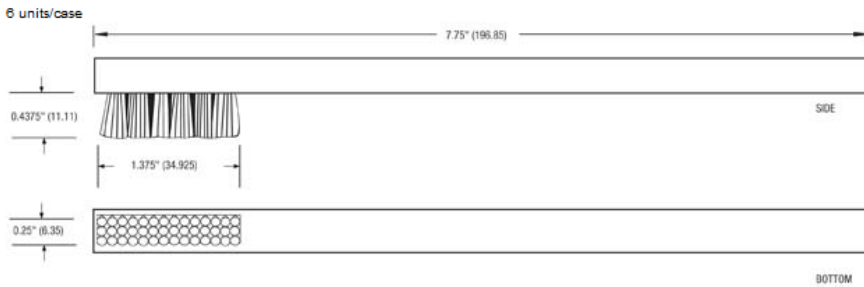

## Product Dimensions

2020-1 Brush 1 3/8" x 1/4" Horse Hair

**2021-1 Brush 1 3/8" x 1/4" Hog Hair**

**2022-1 Brush 2 1/8" x 7/8" Hog Hair**

**2025-1 Brush 1 3/8" x 1/4 Soft Brass**

**2027-1 Brush 7/8" x 3/8" Hog Hair**