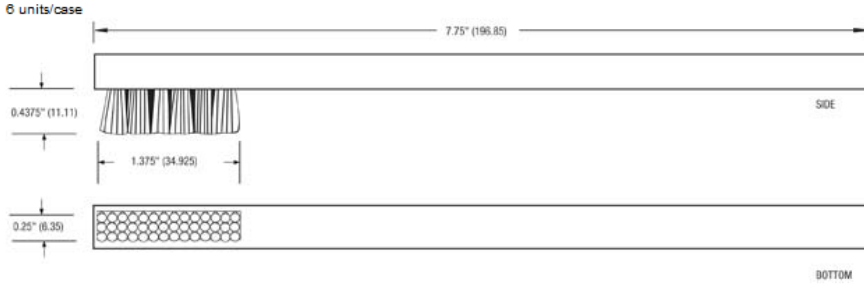

## Product Dimensions

2020-1 Brush 1 3/8" x 1/4" Horse Hair

**2021-1 Brush 1 3/8" x 1/4" Hog Hair**

**2022-1 Brush 2 1/8" x 7/8" Hog Hair**

**2025-1 Brush 1 3/8" x 1/4 Soft Brass**

**2027-1 Brush 7/8" x 3/8" Hog Hair**