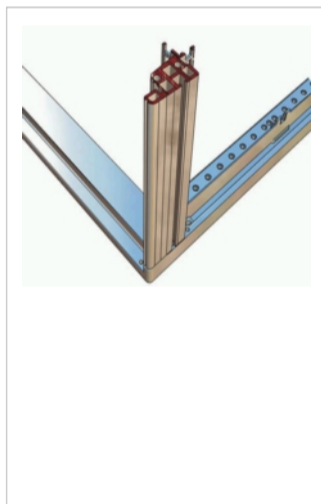

We recommend you print this page

Schroff

Side panel for Heavy-Duty (Novastar), RAL 7035, 1967x553x600

Catalog Number: 26230-278

- With quick-release fastener, includes GND/earthing
- St. 1mm
- Side panel with quick-release fastener
- Color RAL 7035

Other Views

Description

Product family:
Novastar

Accessory category:
Side panels

Note:
Optionally the quarter-turn fastener can be fitted with a side panel lock

Delivery Comprises:

Item	Quantity	Description
1	2	Side panel, St, 1 mm
2	2	Quick release fastener
3	1	Earthing kit

Technical Data

Catalog Number	26230-278
Depth mm	600.0
Height U	43.0
Height mm	1967.0
Width mm	553.0
Qty	PU 2 pieces
Colour	RAL 7035

Documents

Main Catalog - Novastar

Links

Native CAD files

Accessories

Item

Side panel lock (Novastar)

27230-115

We recommend you print this page