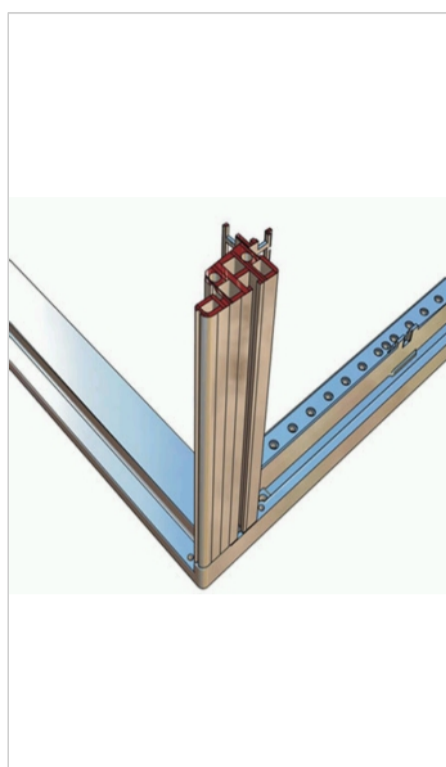

We recommend you print this page

Schroff

Side panel for Heavy-Duty (Novastar), RAL 7035, 1967x553x600

Catalog Number: 26230-278

- With quick-release fastener, includes GND/earthing
- St. 1mm
- Side panel with quick-release fastener
- Color RAL 7035

Other Views

Description

Product family:
Novastar

Accessory category:
Side panels

Note:
Optionally the quarter-turn fastener can be fitted with a side panel lock

Delivery Comprises:

Item	Quantity	Description
1	2	Side panel, St, 1 mm
2	2	Quick release fastener
3	1	Earthing kit

Technical Data

Catalog Number	26230-278
Depth mm	600.0
Height U	43.0
Height mm	1967.0
Width mm	553.0
Qty	PU 2 pieces
Colour	RAL 7035

Documents

Main Catalog - Novastar

Links

Native CAD files

Accessories

Item

Side panel lock (Novastar)

27230-115

We recommend you print this page