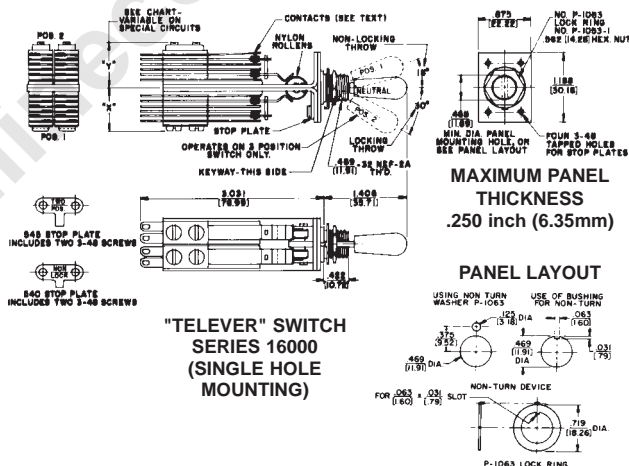

Switchcraft®

ONLINE CATALOG

SWITCHCRAFT, INC. 5555 N. Elston Ave.
Chicago, IL 60630 • 773 792-2700 • FAX: 773 792-2129
www.switchcraft.com

LEVER SWITCHES

TELEVER® SWITCH SERIES 6000

TELEVER® SWITCH SERIES 16000 (SINGLE HOLE MOUNTING)

DIMENSIONS ARE FOR REFERENCE ONLY

Inch
(mm)