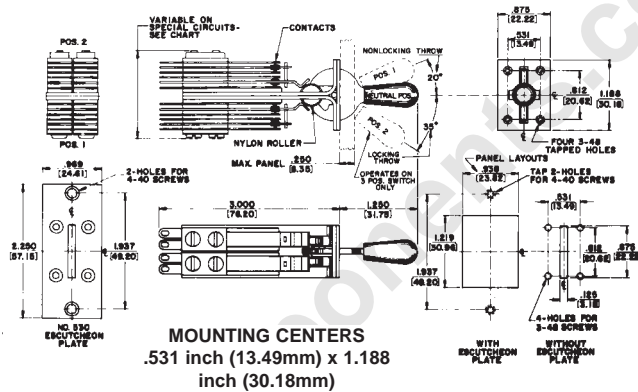

Switchcraft®

ONLINE CATALOG

SWITCHCRAFT, INC. 5555 N. Elston Ave.
Chicago, IL 60630 • 773 792-2700 • FAX: 773 792-2129
www.switchcraft.com

LEVER SWITCHES

TELEVER® SWITCH SERIES 6000

TELEVER® SWITCH SERIES 16000 (SINGLE HOLE MOUNTING)

DIMENSIONS ARE FOR REFERENCE ONLY

Inch
(mm)