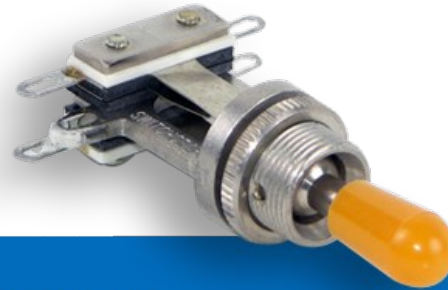

Home > Pro Audio / Broadcast > Guitar Products > Selector Switch

## SELECTOR SWITCH

The 12000 Series switches are premium grade switches used primarily in guitars as pick-up switches. The largest names in the industry rely on our switches for quality and durability. Note: Knobs must be ordered separately.

Questions? Contact Switchcraft Customer Support at 1-773-792-2700

Product	Description	
11A1255X	 Fender Jazzmaster / Jaguar	<a href="#">Buy</a>
11D1049X	 Fender Mustang	<a href="#">Buy</a>
12010X	 Long Les Paul style 3-way selector switch	<a href="#">Buy</a> 
12011X	 SPST(NC)/SPST(NC) - Straight, bright brass finish, riveted silver contacts	<a href="#">Buy</a>
12013X	 Gibson SG style 3-way selector switch	<a href="#">Buy</a> 
12014X	 SPST(NC)/SPST(NC) - Right angle, black finish, welded silver contacts	<a href="#">Buy</a> 
12015X	 DPDT(NC)/DPDT(NC) - Right angle, nickel finish, welded silver contacts	<a href="#">Buy</a> 
12016X	 SPST(NC)/SPST(NC) - Right angle, bright brass finish, welded silver contacts	<a href="#">Buy</a> 
12017X	 SPST(NC)/SPST(NC) - Right angle, nickel finish, welded gold contacts	<a href="#">Buy</a>
12120X	Short Frame, Thin Body Les Paul style 3-way selector switch	<a href="#">Buy</a> 