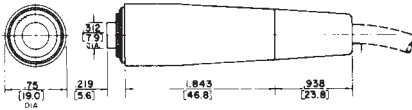

SWITCHCRAFT, INC. 5555 N. Elston Ave.
Chicago, IL 60630 • FAX: 773 792-2129

www.switchcraft.com

CORDETTE® AND CORD SWITCH ASSEMBLIES

SERIES ED900

TERMINATION CODE: 06, 07
(06 - 2 conductor not shown)

TERMINATION CODE: 51