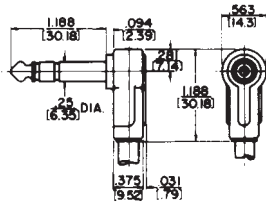

SWITCHCRAFT, INC. 5555 N. Elston Ave.
Chicago, IL 60630 • FAX: 773 792-2129

www.switchcraft.com

CORDETTE® AND CORD SWITCH ASSEMBLIES

SERIES ED900

TERMINATION CODE: 06, 07
(06 - 2 conductor not shown)

TERMINATION CODE: 51