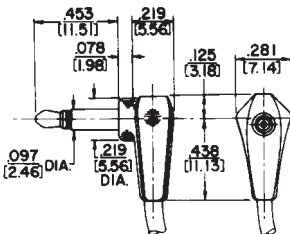

SWITCHCRAFT, INC. 5555 N. Elston Ave.
Chicago, IL 60630 • FAX: 773 792-2129

www.switchcraft.com

CORDETTE® AND CORD SWITCH ASSEMBLIES

SERIES ED900

TERMINATION CODE: 06, 07
(06 - 2 conductor not shown)

TERMINATION CODE: 51