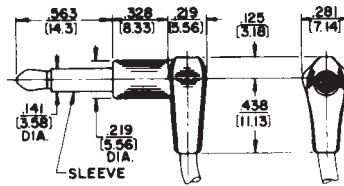

SWITCHCRAFT, INC. 5555 N. Elston Ave.
Chicago, IL 60630 • FAX: 773 792-2129

www.switchcraft.com

CORDETTE® AND CORD SWITCH ASSEMBLIES

SERIES ED900

TERMINATION CODE: 06, 07
(06 - 2 conductor not shown)

TERMINATION CODE: 51