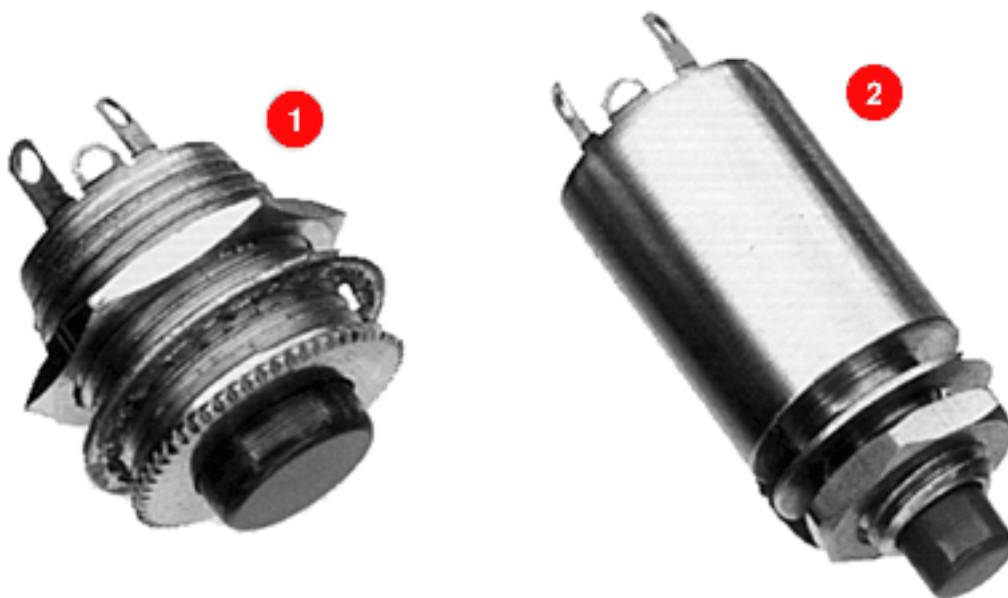

Switchcraft®

[Previous Page](#) | [Return to Index](#) | [Next Page](#)

Button-Switch® SWITCHES

SERIES 903, 913, 923, 933

1. 903

2. 923

[click here to download a schematic drawing](#)

(you will need to have Adobe Acrobat installed on your system to do this)

These small momentary switches are completely enclosed in rugged metal housing. Front or rear-panel mount types offer 1-A, 1-B, 1-C, or 1-D switching. Red or black pushbuttons and solder terminals are standard. Series 903 and 913 are front mount in .469 inch (11.91 mm) diameter hole in panels up to .297 inch (7.54 mm) thick. Series 923 and 933 are rear