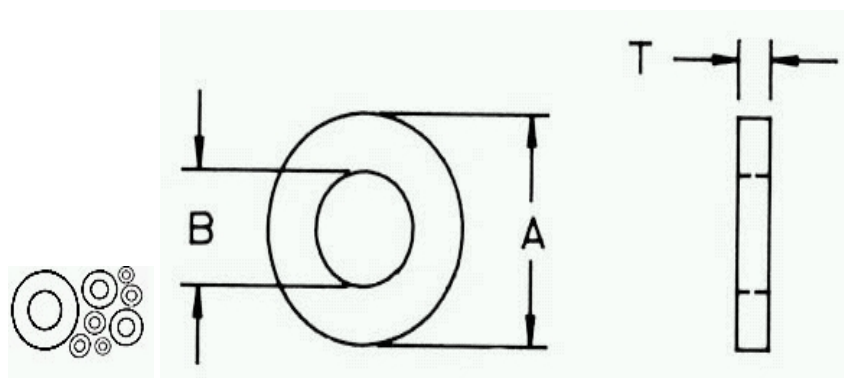

## Browse Search Results for '17W01815'

[Search](#)  
[Need Help?](#)

Select Product Family Washers, Shoulder Washers, Screw Insulators, and Spacers

Select Product Category Nylon Special Flat Washers

#### Nylon Special Flat Washers

[Filter List](#) [Advanced Sort](#) [Display Options](#)

Item Number	Description	A	B	T
17W01815	W 1815	0.190 (+/- 0.005)	0.094 (+/- 0.005)	0.020 (+/- 0.005)

Show Dimension Tolerances