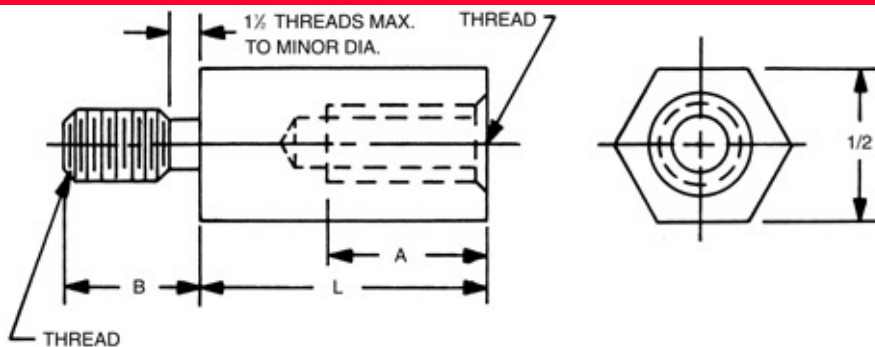

1/2 HEX MALE-FEMALE STANDOFFS

RAF

RAF

Order Code:

<<< >>> Contents

Finishes:

12-Zinc

Quote [\[How to create part numbers\]](#) [\[Material Specifications\]](#)

SELECT	PART NO.	LENGTH
	4669A	7/32
	4669	1/4
	4669T	9/32
	4670	5/16
	4670T	11/32
	4671	3/8
	4671T	13/32
	4672	7/16
	4672T	15/32
	4673	1/2
	4673T	17/32
	4674	9/16
	4674T	19/32
	4675	5/8
	4675T	21/32
	4676	11/16
	4676T	23/32
	4677	3/4
	4677T	25/32
	4678	13/16
	4678T	27/32
	4679	7/8
	4679T	29/32

SELECT	PART NO.	LENGTH
	4680	15/16
	4680T	31/32
	4681	1
	4682	1-1/16
	4683	1-1/8
	4684	1-3/16
	4685	1-1/4
	4686	1-5/16
	4687	1-3/8
	4688	1-7/16
	4689	1-1/2
	4690	1-9/16
	4691	1-5/8
	4692	1-11/16

SELECT	PART NO.	LENGTH
	4693	1-3/4
	4694	1-13/16
	4695	1-7/8
	4696	1-15/16
	4697	2"
	4698	2-1/8
	4699	2-1/4
	4700	2-3/8
	4701	2-1/2
	4702	2-5/8
	4703	2-3/4
	4704	2-7/8
	4705	3"
	4706	3-1/4
	4707	3-1/2
	4708	3-3/4
	4709	4"
	4710	4-1/4
	4711	4-1/2
	4712	4-3/4
	4713	5"
	4714	5-1/4
	4715	5-1/2
	4716	5-3/4

SELECT	PART NO.	LENGTH
	4717	6"
	4718	6-1/4
	4719	6-1/2
	4720	6-3/4
	4721	7"
	4722	7-1/4
	4723	7-1/2
	4724	7-3/4
	4725	8"

Select	CODE	THREAD
	1032	10-32
	1224	12-24
	2520	1/4-20
	3118	5/16-18

THREAD LENGTH		
THREAD	A	B
10-32	1/2	3/8
12-24	1/2	3/8
1/4-20	5/8	1/2
5/16-18	5/8	1/2