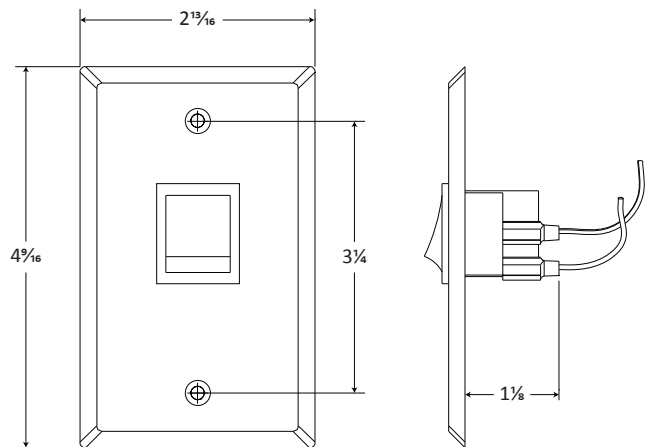

Quam

SWITCHES

CIB3

CALL-IN

Call-In Switch with Momentary (Normally Open)
Rocker Actuator, Single-Gang

GENERAL DESCRIPTION

The **CIB3** is a single-gang call-in switch with a momentary (normally open) rocker actuator in a brushed stainless steel finish. "CALL" is hot stamped on the switch. #6-32 hardware is included.

INTENDED USE - Indoor Environment

MECHANICAL SPECIFICATIONS

Mounting	Single-Gang Electrical Box, 2 1/8" D
Audio Connection	3" Color Coded Leads, Pre-Cut

RECOMMENDED QUAM COMPONENTS

Single-Gang Enclosure	Surface Mount : SE4W
-----------------------	----------------------