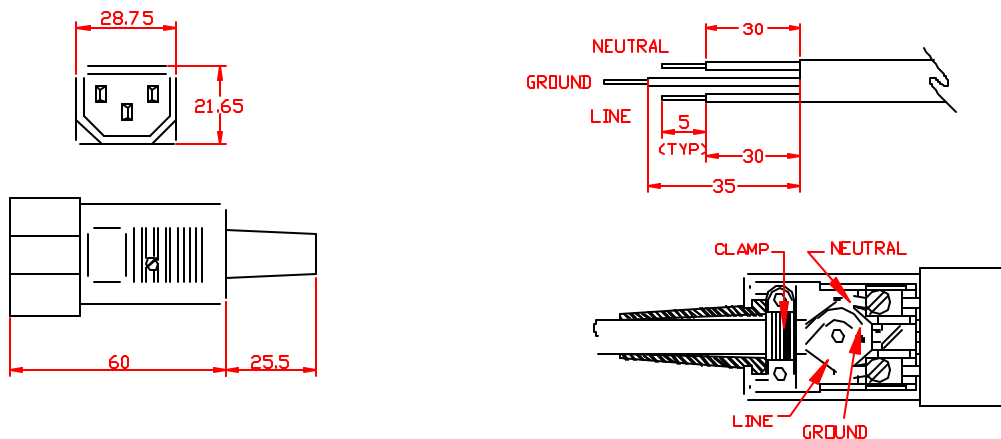

IEC 60320 Plug - Straight Entry

Types of cable		Torque Values (N/m)		
AWG 18-14	EN4, EN7	Terminal Screws	Cable Clamp Screws	Cover Screw
*SCF-A-2LF Types 9.8mm OD	0.75 L/L, 1.5mm up to 9.8mm OD	0.4-0.5	0.25-0.3	0.25-0.3

Note: The screws should be tightened securely without overtightening;
 suitable torque values are shown in the table.

Specifications (Note: dimensions in mm)	General Material: Noryl VO 150B
Part Number: 83011060	Color: Black
Current Rating: NA 15/Intl 10	CE Marked: yes
Voltage Rating: 250	
Temperature Rating: 65 °C	
Flammability Rating: UL 94V-0	
Class: 1	
Number of Contacts: 3	
Contact Style: Screw terminal	
Contact Material: Nickel-plated brass	
Sheet Style: E	
Mounting Style: Cable Mount	
Panel Thickness:	
Approvals: CSA UL VDE	
Remarks:	
Last Modification: 08/09/02 • 13:16:22 • jcaligiu	*Specifications subject to change without notice