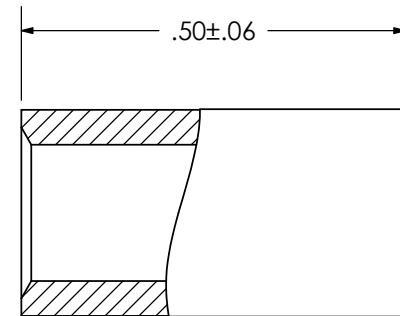

00	4/07	JHNU	TLCO	RELEASED	PC00728
REV	DATE	BY	CHK	DESCRIPTION	ECN

PANDUIT CORP. TINLEY PARK, ILLINOIS

PSCRED-L
Parallel Splice

SCALE N/A

DRAWING NO / CAD FILE

PSCRED-CUST