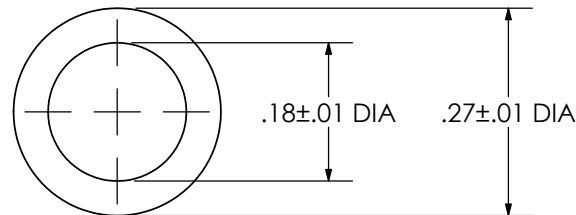

00	4/07	JHNU	TLCO	RELEASED	PC00728
REV	DATE	BY	CHK	DESCRIPTION	ECN

PANDUIT CORP. TINLEY PARK, ILLINOIS

PSCRED-L
Parallel Splice

SCALE N/A

DRAWING NO / CAD FILE

PSCRED-CUST