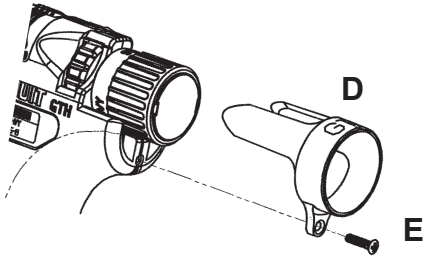

**GTH REPLACEMENT KITS
INSTALLATION INSTRUCTIONS**

© Panduit Corp. 2013

1**KGTHBLD
Blade Replacement Kit****2****KGTHTL
Tension Lockout Kit****1. KGTHBLD – Blade Replacement Kit:**

- A: Blade
B: Screw
C: Removable Threadlocker

2. KGTHTL – Tension Lockout Kit

- D: Lockout
E: Screw

Replacement Parts (Sold Separately)

- WH24287C01 – Replacement Blade Guard Housing
WH25092A01 – Extended Blade Guard

ENGLISH**PANDUIT**
www.panduit.com