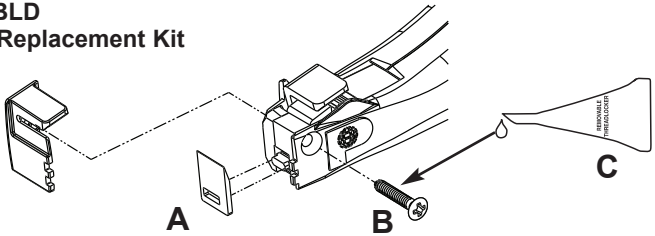

**GTH REPLACEMENT KITS
INSTALLATION INSTRUCTIONS**

© Panduit Corp. 2013

1**KGTHBLD
Blade Replacement Kit****2****KGTHTL
Tension Lockout Kit****1. KGTHBLD – Blade Replacement Kit:**

- A: Blade
B: Screw
C: Removable Threadlocker

2. KGTHTL – Tension Lockout Kit

- D: Lockout
E: Screw

Replacement Parts (Sold Separately)

- WH24287C01 – Replacement Blade Guard Housing
WH25092A01 – Extended Blade Guard

ENGLISH**PANDUIT**
www.panduit.com