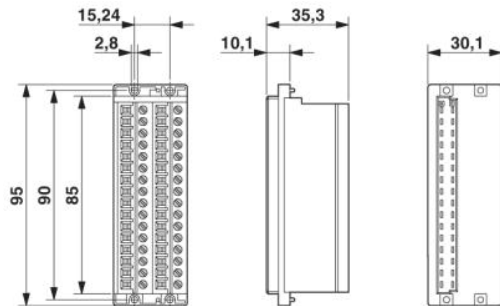

Technical data

Dimensions / positions	
Length	30.1 mm
Height	34.8 mm
Width	95 mm
Number of positions	32
Hole diameter	2.8 mm

FRONT-SFL 2,5/D32 Order No.: 2285593
http://eshop.phoenixcontact.de/phoenix/treeViewClick.do?UID=2285593

Connection data

Conductor cross section solid min.	0.2 mm ²
Conductor cross section solid max.	4 mm ²
Conductor cross section stranded min.	0.2 mm ²
Conductor cross section stranded max.	2.5 mm ²
Conductor cross section AWG/kcmil min.	24
Conductor cross section AWG/kcmil max	12

Certificates / Approvals

Certification CUL, GOST, UL

CUL

Nominal voltage U_N	300 V
Nominal current I_N	4 A
AWG/kcmil	30-12

UL

Nominal voltage U_N	300 V
Nominal current I_N	4 A
AWG/kcmil	30-12

FRONT-SFL 2,5/D32 Order No.: 2285593
<http://eshop.phoenixcontact.de/phoenix/treeViewClick.do?UID=2285593>

Diagrams/Drawings

Dimensioned drawing

onlinecomponents.com

FRONT-SFL 2,5/D32 Order No.: 2285593
<http://eshop.phoenixcontact.de/phoenix/treeViewClick.do?UID=2285593>

Address

PHOENIX CONTACT Deutschland GmbH
Flachsmarktstr. 8
32825 Blomberg, Germany
Phone +49 5235 3 12000
Fax +49 5235 3 41200
<http://www.phoenixcontact.de>