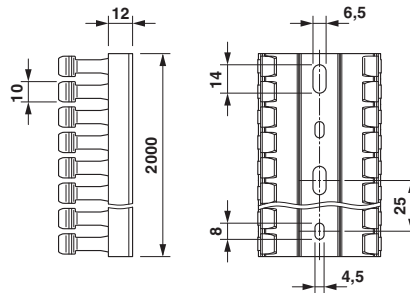

Cable duct, white, comprising upper part and mounting base, width: 40 mm, height: 100 mm, length: 2000 mm

The figure shows the CD 80x80 WH version

Product Features

- Easy, burr-free cutting with minimum effort using the CUTFOX-CD cable duct cutter
- Thanks to its leverage and special cutting geometry, the PPS CD cable duct cutter enables easy, burr-free cutting with minimum effort
- Predetermined breaking point enables tool-free, burr-free removal of bars
- The wide, diagonal heads of the cable duct bars make it easy to fit the cover and hold it securely in place
- Installed conductors are securely held in place by means of wire retaining clips that can be snapped onto bars on the side
- Plastic body-bound rivets enable easy fixing of cable ducts using the rivet setting tool

Key Commercial Data

Packing unit	1 pc
Minimum order quantity	20 pc
Weight per Piece (excluding packing)	1.0 g
Custom tariff number	39259020
Country of origin	Germany

Technical data

Dimensions

Length (b)	2000 mm
Width (a)	40 mm
Height	100 mm

Cable duct - CD 40X100 WH - 3240627

Approvals

Ex Approvals

Approvals submitted

Approval details

Drawings

Dimensional drawing

Base perforation according to DIN EN 50085