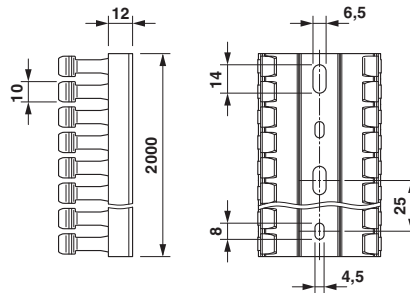

Cable duct, white, comprising upper part and mounting base, width: 40 mm, height: 80 mm, length: 2000 mm

The figure shows the CD 80x80 WH version

Product Features

- Thanks to its leverage and special cutting geometry, the PPS CD cable duct cutter enables easy, burr-free cutting with minimum effort
- Easy, burr-free cutting with minimum effort using the CUTFOX-CD cable duct cutter
- Predetermined breaking point enables tool-free, burr-free removal of bars
- The wide, diagonal heads of the cable duct bars make it easy to fit the cover and hold it securely in place
- Installed conductors are securely held in place by means of wire retaining clips that can be snapped onto bars on the side
- Plastic body-bound rivets enable easy fixing of cable ducts using the rivet setting tool

Key Commercial Data

Packing unit	1 pc
Minimum order quantity	10 pc
Weight per Piece (excluding packing)	1.0 g
Custom tariff number	39259020
Country of origin	Germany

Technical data

Dimensions

Length (b)	2000 mm
Width (a)	40 mm
Height	80 mm

Cable duct - CD 40X80 WH - 3240626

Approvals

Ex Approvals

Approvals submitted

Approval details

Drawings

Dimensional drawing

Base perforation according to DIN EN 50085