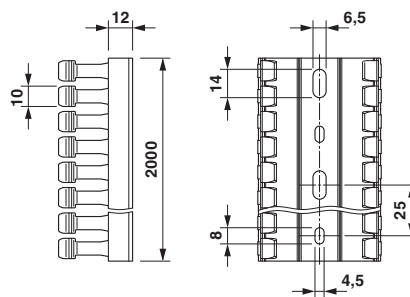

#### Dimensions

Length (b)	2000 mm
Width (a)	40 mm
Height	80 mm

## Drawings

Dimensional drawing

Base perforation according to DIN EN 50085

---