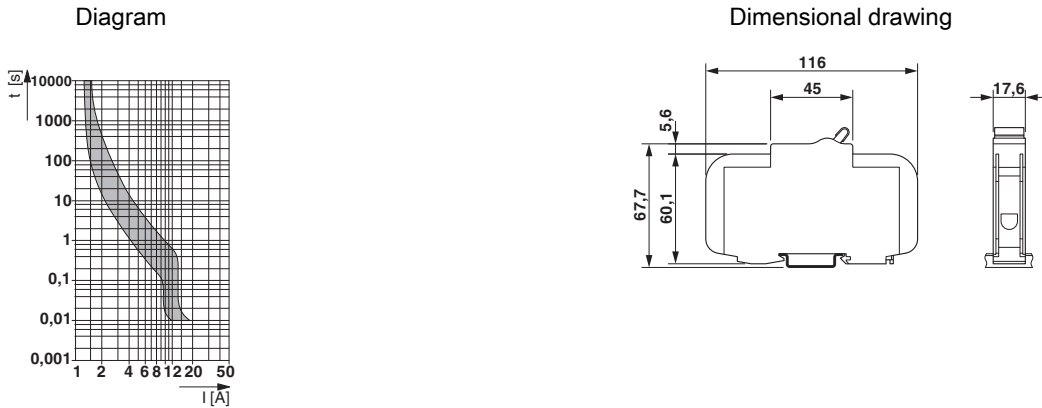

Thermomagnetic device circuit breaker - TMC 81D 63A - 2907649

Technical data

Standards and Regulations

Standards/specifications	UL 489 IEC 60947-2

Drawings

Classifications

eCl@ss

eCl@ss 4.0	27141116
eCl@ss 4.1	27141116
eCl@ss 5.0	27141116
eCl@ss 5.1	27141116
eCl@ss 6.0	27141116
eCl@ss 7.0	27141116
eCl@ss 8.0	27141116
eCl@ss 9.0	27141116

ETIM

ETIM 3.0	EC000899
ETIM 4.0	EC000899
ETIM 5.0	EC000899
ETIM 6.0	EC000899

UNSPSC

UNSPSC 6.01	30211812
UNSPSC 7.0901	39121411
UNSPSC 11	39121411
UNSPSC 12.01	39121411