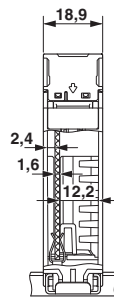

Electronic housing - ME-IO 18,8 B 10U TBUS 7035 - 2202506

Technical data

General

Color	light gray

Ambient conditions

Ambient temperature (operation)	-40 °C ... 105 °C (depending on power dissipation)

Dimensions

Length	120.6 mm
Height	57.7 mm
Width	18.9 mm

Technical data

Flammability rating according to UL 94	V0
Power dissipation without gap	2.8 W

Standards and Regulations

Flammability rating according to UL 94	V0

Environmental Product Compliance

China RoHS	Environmentally friendly use period: unlimited = EFUP-e
	No hazardous substances above threshold values

Drawings

Dimensional drawing

Approvals

Approvals

Approvals

UL Recognized