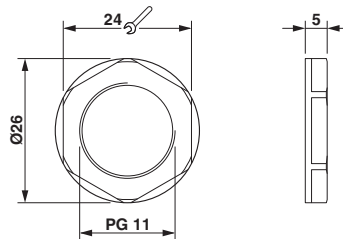

Nut, PA 6 GF 30, Connecting thread: Pg11, Color: jet black RAL 9005

RoHS

Key Commercial Data

Packing unit	1
GTIN	 4 055626 374642
GTIN	4055626374642
Custom tariff number	39269097

Technical data

Dimensions

Length	5 mm
Connecting thread diameter	18.6 mm
Wrench size, counter nut	24 mm
Hexagon angular dimension	26 mm

Standards and Regulations

Nut - A-INL-PG11-P-BK - 1424560

Technical data

Standards and Regulations

Flammability rating according to UL 94	V2
--	----

Drawings

Dimensional drawing

Classifications