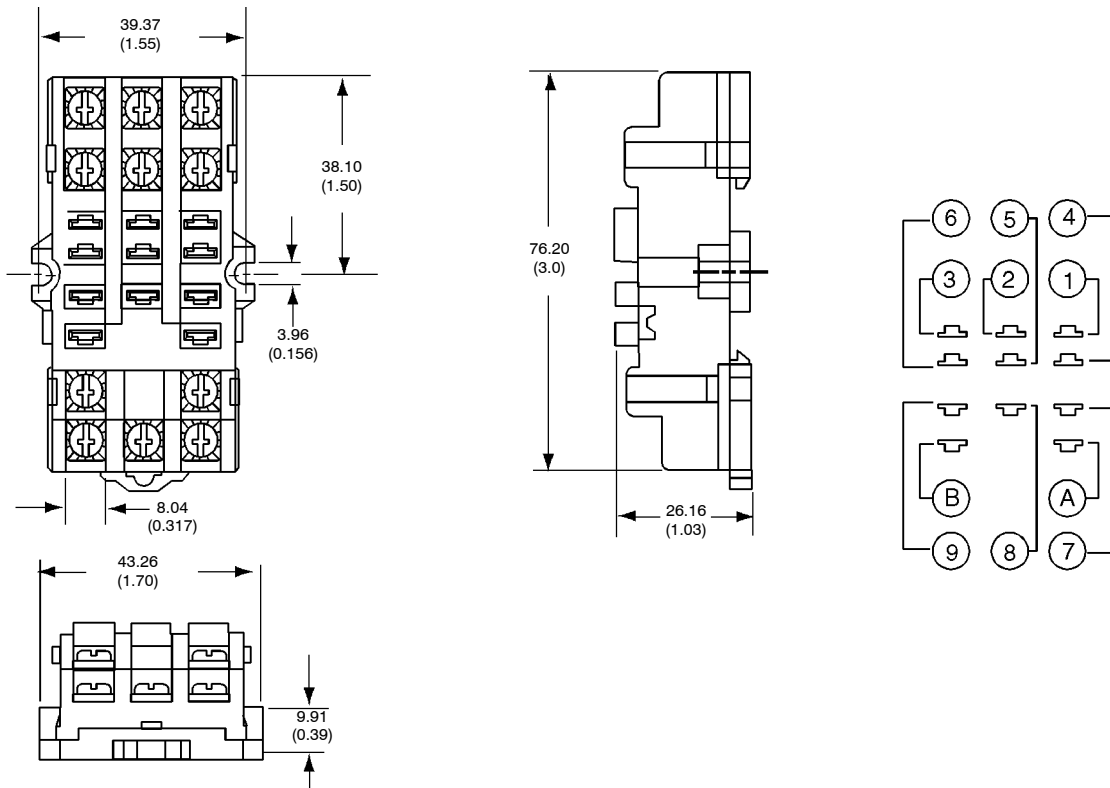

■ SOCKETS (FOR USE WITH 10 AMP, NON-FLANGE MOUNT VERSIONS)

PTF11PC

PTF21PC

PTFPCB

PTF11QDC