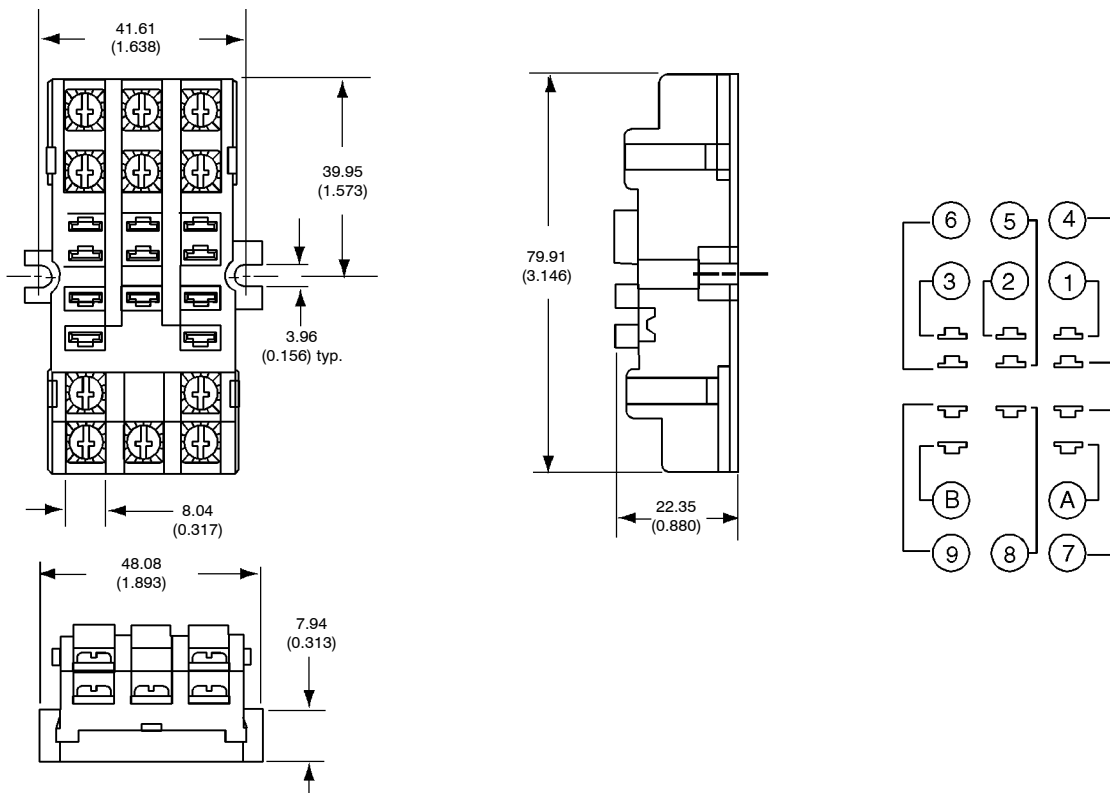

■ SOCKETS (FOR USE WITH 10 AMP, NON-FLANGE MOUNT VERSIONS)

PTF11PC

PTF21PC

PTFPCB

PTF11QDC