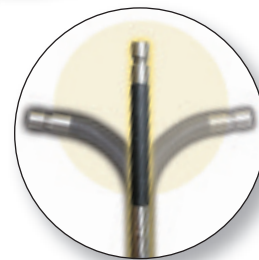

## 1 scope – 2 configurations!

Attaches Easily!

The 2-in-1 scope system features the flexible, thin ability of our 5.8mm shaft along with an additional "obedient" shaft that can be added easily to give you 2 scopes in 1 package.

## SUPER HI RES

2-way articulated scope

Elite	2 Way Articulated Scope
64-PVAE624	24" 10,000 Pixels w/ Articulating Tip
No accessories available at this time	

A moving tip makes all the difference when looking for problems! This scope features a super high resolution view with over 10,000 pixels featuring a controllable 2-way articulating lens. The ergonomic articulating control knob turns the scope right or left, as little or as much as you need. Turn it on its side to look up or down.