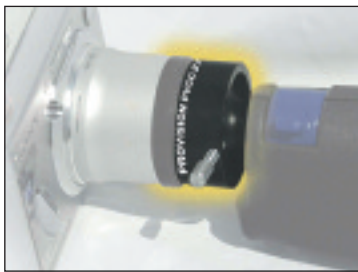

# ProVision®

THE ULTIMATE INSPECTION TOOL

**High Intensity  
Halogen Bulb**

**Clip On  
Magnetic Tip**

**Clip On  
Mirror for 45° Viewing**