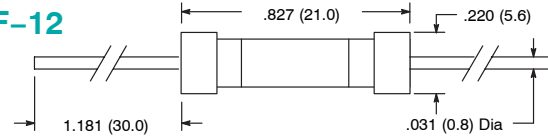

5 x 20mm Miniature Ceramic

Features

- Available in Fast Acting and Slow Blow Types
- Available in Cartridge and Axial Lead (Pigtail) Types
- RoHS Compliant

F-03

F-12

Specifications

Rated Voltage: 250V

Breaking Capacity: 250VAC, 1500A

Time Current Characteristics:

Fast Acting

% of Ampere Rating	Opening Time				
		100mA to 4A	5A to 6.3A	8A to 10A	> 10A
210%	Max	30 minutes	30 minutes	30 minutes	30 minutes
	Min	10ms	10ms	40ms	40ms
275%	Max	2 seconds	3 seconds	20 seconds	30 seconds
	Min	3ms	3ms	10ms	10ms
400%	Max	300ms	300ms	1 second	1 second
	Min	20ms	20ms	30ms	40ms

Slow Blow

% of Ampere Rating	Opening Time				
		100mA to 800mA	1A to 3.15A	4A to 10A	> 10A
210%	Max	30 minutes	30 minutes	30 minutes	30 minutes
	Min	250ms	750ms	750ms	1 second
275%	Max	80 seconds	80 seconds	80 seconds	80 seconds
	Min	50ms	95ms	150ms	150ms
400%	Max	5 seconds	5 seconds	5 seconds	5 seconds
	Min	5ms	10ms	10ms	20ms
1000%	Max	150ms	150ms	150ms	150ms

Ordering Information: