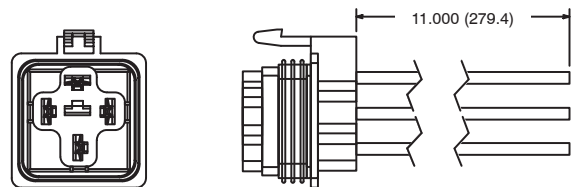

## 4-Pin Weatherproof Automotive Socket w/Wire Leads

### Features

- For Weatherproof R51 Series Relays
- 18 AWG Coil and 14 AWG Contacts
- 11 Inch Wire Leads