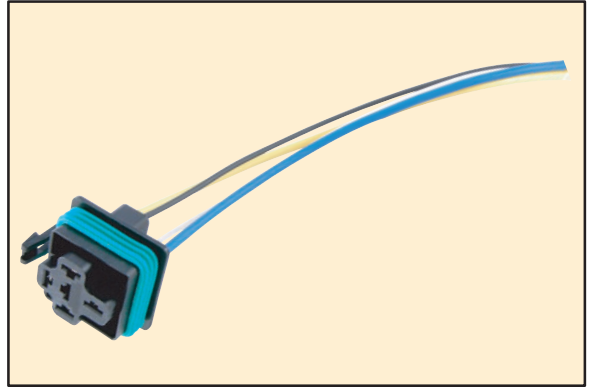

## 4-Pin Weatherproof Automotive Socket w/Wire Leads

### Features

- For Weatherproof R51 Series Relays
- 18 AWG Coil and 14 AWG Contacts
- 11 Inch Wire Leads

## 5-Pin Weatherproof Automotive Socket w/Wire Leads