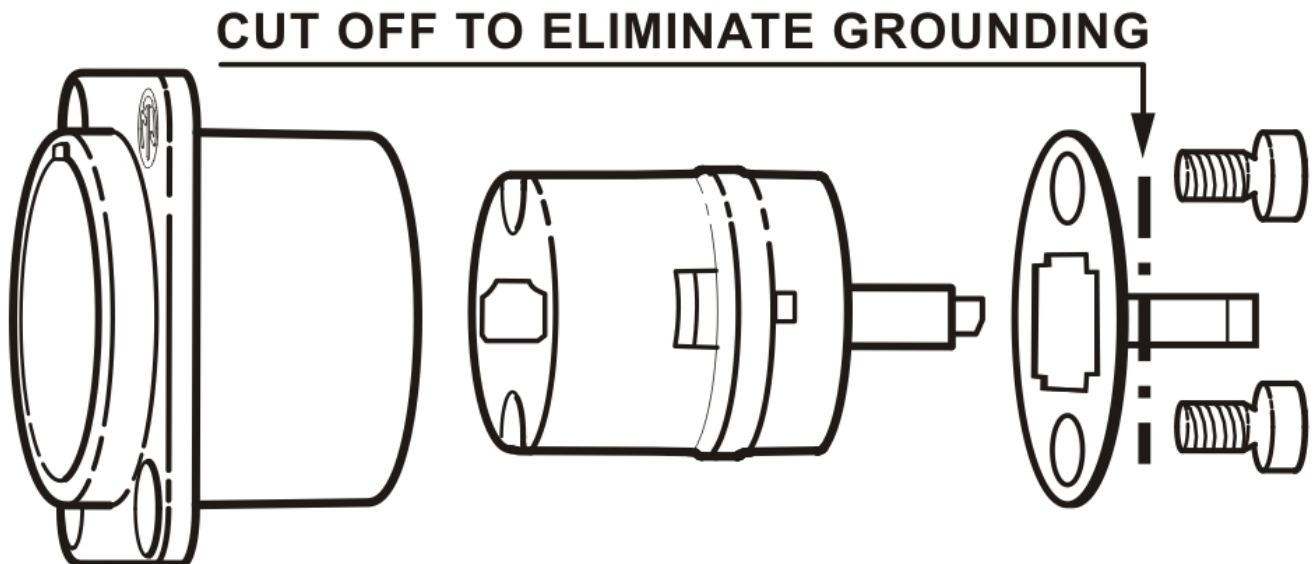

## NAHDMI-W-B

HDMI feedthrough adapter, black D-shape housing

Neutrik's HDMI solution for the transmission of any digital TV and PC video format including high-definition video (HDTV) can be integrated in networks very easy.

### Features & Benefits

- To transmit any digital TV and PC video format including high-definition video (HDTV)
- Dust and water resistant acc. to IP65 safety standard in combination with NKHDMI-\*
- Removable screen to chassis grounding
- HDMI feedthrough adapter with 19 pole HDMI receptacle at both ends
- Universally accepted standard D-shape housing

### Removable screen to chassis grounding

**Technical Information**

Product	
<b>Title</b>	NAHDMI-W-B
<b>Connection Type</b>	Adapter
<b>Gender</b>	female

Mechanical	
<b>Wiresize</b>	
<b>Mounting direction</b>	Front mounting
<b>Chassis shape</b>	D
<b>Lifetime</b>	> 1000 mating cycles