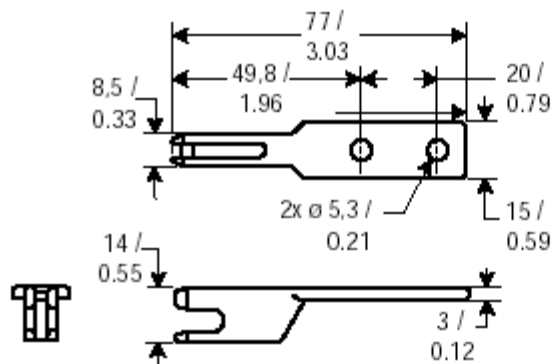

Honeywell

GKZ56

Straight Key

Product Specifications	
Product Type	Key
Used with	GK, GKR/GKL

Honeywell

GKZ56

Straight Key

Straight Key

Technical drawing of a straight key.

Door swing radius down to 250 mm / 9.84 in

Honeywell

GKZ56

Straight Key

WARNING

MISUSE OF DOCUMENTATION

- The information presented in this product sheet (or catalog) is for reference only. DO NOT USE this document as product installation information.
- Complete installation, operation and maintenance information is provided in the instructions supplied with each product.