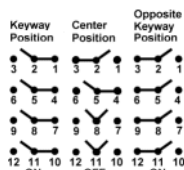

Need help?

[Click here to contact us](#)

TL Series Toggle Switch, 4 pole, 3 position, Screw terminal, Locking Lever

Actual product appearance may vary.

[Sales & Service](#)

[Distributor Inventory](#)

[Overview](#) [Specs](#) [Documentation](#) [Application Notes](#)

Product Specifications

Circuitry/Operating action

MICRO SWITCH™ Toggle Switch

Locked in three position

Product Type
Lever Lock

Ampere/Voltage Range (Resistive Load)	0.5 A to 20 A at 0.5 Vdc to 28 Vdc, 0.75 A at 115 Vdc, 0.5 A to 15 A at 0.5 Vac to 277 Vac, 0.5 A at 250 Vdc
Circuitry	4PDT
Action	3 position
Mounting	Bushing 15/32 in
Termination	Screw
Lever Type	Locking
UL/CSA	L191: 15 A-125, 250, 277 Vac; 1/2 Hp-125 Vac; 1 Hp-250, 277 Vac; 5 A-120 Vac "L"
Comment	Silver cadmium oxide contacts
Availability	Global
UNSPSC Code	30211908
UNSPSC Commodity	30211908 Toggle switches
Series Name	TL