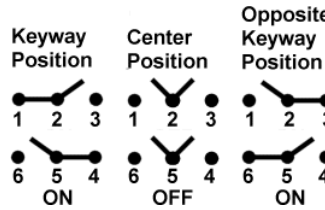

Wireless Web Site  
WGLA and WPMM  
XYR6000™

find out more

white papers

- Wireless Switches Offer Unlimited Benefit
- Basic Switches Are Not Created Equal
- Applying Precision Switches
- Sensors for Medical Devices
- New Ways to Measure Torque
- Choosing Safety Switches
- Specifying Hour Meters

Need help?

Click here to contact us

Overview Specs Documentation Application Notes

Product Specifications

Circuitry/Operating action

Product Type  
Lever Lock

Locked out of extreme position (Keyway side)

Ampere/Voltage Range (Resistive Load)	0.5 A to 15 A at 0.5 Vac to 277 Vac, 0.5 A at 250 Vdc, 0.75 A at 115 Vdc, 0.5 A to 20 A at 0.5 Vdc to 28 Vdc
Circuitry	DPDT
Action	3 position
Mounting	Bushing 15/32 in
Termination	Screw
Lever Type	Locking
UL/CSA	L191: 15 A-125, 250, 277 Vac; 1/2 Hp-125 Vac; 1 Hp-250, 277 Vac; 5 A-120 Vac "L"
Comment	Thermoplastic case
Availability	Global
UNSPSC Code	30211908
UNSPSC Commodity	30211908 Toggle switches
Series Name	NT