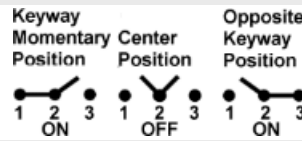

Honeywell Sensing and Control

Search

1TL11-5
(Home : Products : Switches » MICRO SWITCH™ Toggle Switches » TL)

narrow your search

1. **Products**
2. Controls Monitoring and Lighting (286)
   - Machine Safety (1727)
   - Sensors (6004)
   - Switches (9781)
   - Wireless (45)

1. **Technology**
2. Control and Instrumentation (988)
   - Electromechanical (9307)
   - Magnetic (541)
   - Platinum thin film (56)
   - Thick Film (1409)
   - More...

Actual product appearance may vary.

[Sales & Service](#)

[Distributor Inventory](#)

Overview Specs Documentation Application Notes

Product Specifications

Circuitry/Operating action

Product Type	MICRO SWITCH™ Toggle Switch
Ampere/Voltage Range (Resistive Load)	0.75 A at 115 Vdc, 0.5 A at 250 Vdc, 0.5 A to 15 A at 0.5 Vdc to 28 Vdc, 0.5 A to 10 A at 0.5 Vac to 7 Vac
Circuitry	SPDT
Action	3 position
Mounting	Bushing 15/32 in
Termination	Screw
Lever Type	Standard
Comment	Hardware packet
Availability	Global
UNSPSC Code	30211908
UNSPSC Commodity	30211908 Toggle switches
Series Name	TL

contacts

- Customer Service
- Technical Support
- Global Sales & Service
- View Site Demo
- Site Comments?

meet dr. larry

▶ Meet Dr. Larry

my links

- Login to iCOM
- Login to Rep/AD Portal
- Login to Digital University

News Center

- HONEYWELL EXPANDS ITS LIMITLESS™ PLATFORM WITH THE LAUNCH OF ITS GLOBALLY AVAILABLE INDUSTRIAL WIRELESS RECEIVER
- HONEYWELL EXTENDS ITS TRUSTABILITY® PRESSURE SENSOR PRODUCT LINE WITH A SINGLE SIDE LIQUID MEDIA OPTION
- HONEYWELL ADDS NEW 100° AND 180° ARC CONFIGURATIONS TO ITS SMART POSITION SENSOR PORTFOLIO
- HONEYWELL INTRODUCES ITS HAWK™ RESOLVERS 1-INCH SERIES, FULLY HOUSED CONFIGURATION
- HONEYWELL INTRODUCES MICROPOWER OMNIPOLAR DIGITAL HALL-EFFECT SENSOR ICs WITH LOW SUPPLY VOLTAGE AND ULTRA LOW TYPICAL CURRENT

new products

New Wireless Products

Wireless Web Site WGLA and WPMM XYR6000™

[find out more](#)

white papers

- Wireless Switches Offer Unlimited Benefit
- Basic Switches Are Not Created Equal
- Applying Precision Switches
- Sensors for Medical Devices
- New Ways to Measure Torque
- Choosing Safety Switches
- Specifying Hour Meters

Need help?

[Click here to contact us](#)