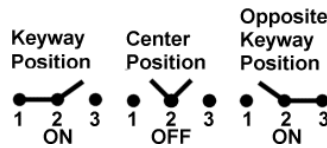

Product Specifications

Circuitry/Operating action

MICRO SWITCH™ Toggle Switch

Product Type
Lever Lock

Ampere/Voltage Range (Resistive Load)	0.5 A at 250 Vdc, 0.75 A at 115 Vdc, 0.5 A to 15 A at 0.5 Vac to 277 Vac, 0.5 A to 20 A at 0.5 Vdc to 28 Vdc
Circuitry	SPDT
Action	3 position
Mounting	Bushing 15/32 in
Termination	Screw
Lever Type	Locking
UL/CSA	L191: 15 A-125, 250, 277 Vac; 1/2 Hp-125 Vac; 1 Hp-250, 277 Vac; 5 A-120 Vac *L*
Comment	One-pole transportation grade toggle
Availability	Global
UNSPSC Code	30211908
UNSPSC Commodity	30211908 Toggle switches
Series Name	NT

contacts

- Customer Service
- Technical Support
- Global Sales & Service
- View Site Demo
- Site Comments?

meet dr. larry

VIDEO - Dr. Larry Goldstein explains our newest and best technologies.

▶ Meet Dr. Larry

my links

- Login to iCOM
- Login as Rep /AD
- Login as Guest
- Login to Digital University

News Center

- HONEYWELL ANNOUNCES ADDITION TO RELIALIGN™ RESIDENTIAL DOOR INTERLOCK SWITCHES THAT FEATURE RUGGED, PLASTIC HOUSING
- HONEYWELL RELEASES UNLIMITED POTENTIAL WITH NEW LIMITLESS™ WIRELESS SWITCHES
- HONEYWELL'S XYR6000 WIRELESS POSITION SENSOR ENABLES MONITORING IN HAZARDOUS AREAS AND REMOTE LOCATIONS

MICRO SWITCH Anniversary site

new products

New Wireless Products

Go farther. Work smarter. Explore new possibilities. Just by cutting the cord and making the switch.

[Wireless Web Site WGLA and WPMM XYR6000™](#)

[find out more](#)

white papers

- [Wireless Switches Offer Unlimited Benefit](#)
- [Basic Switches Are Not Created Equal](#)
- [Applying Precision Switches](#)
- [Sensors for Medical Devices](#)
- [New Ways to Measure Torque](#)
- [Choosing Safety Switches](#)
- [Specifying Hour Meters](#)

Need help?

[Click here to contact us](#)