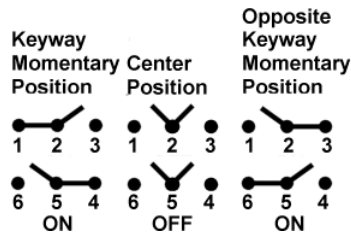

**Need help?**

[Click here to contact us](#)

Actual product appearance may vary.

TL Series Toggle Switch, 2 pole, 3 position, Screw terminal, Special Design Lever

[Sales & Service](#)

[Distributor Inventory](#)

[Overview](#) [Specs](#) [Documentation](#) [Application Notes](#)

**Product Specifications**

Circuitry/Operating action

Product Type	MICRO SWITCH™ Toggle Switch
Ampere/Voltage Range (Resistive Load)	0.75 A at 115 Vdc, 0.5 A to 10 A at 0.5 Vac to 277 Vac, 0.5 A to 18 A at 0.5 Vdc to 28 Vdc, 0.5 A at 250 Vdc
Circuitry	DPDT
Action	3 position
Mounting	Bushing 15/32 in
Termination	Screw
Lever Type	Special Design
UL/CSA	L192: 10 A-125, 250, 277 Vac; 1/4 Hp-125 Vac; 1/2 Hp-250, 277 Vac; 3 A-125 Vac "L"
Comment	Delrin lever
Availability	Global
UNSPSC Code	30211908
UNSPSC Commodity	30211908 Toggle switches
Series Name	TL